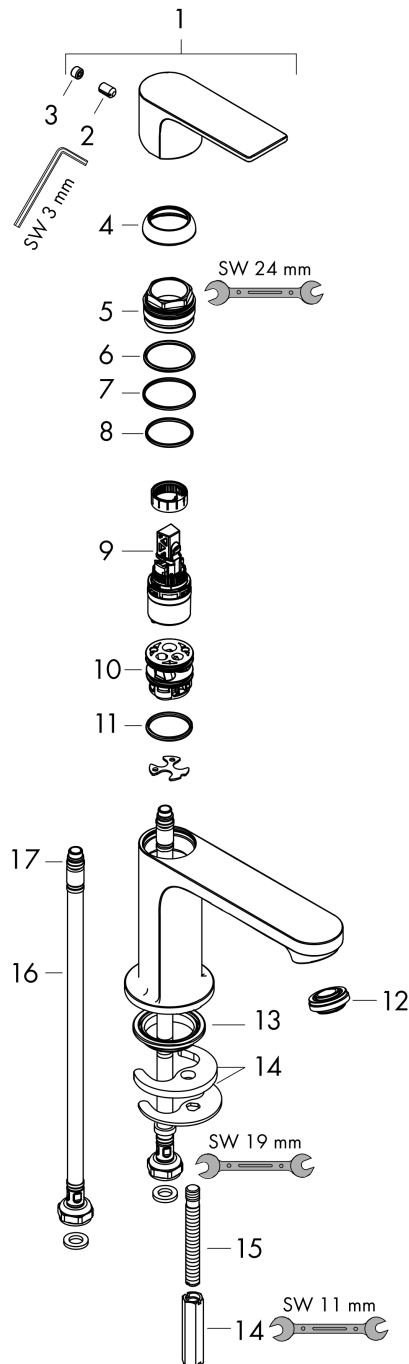

Rebris E

Single lever basin mixer 80 CoolStart without waste set

Surfaces: **Matt Black** Article Number: **72554670**

Description

product features

- ComfortZone 80
- projection: 121 mm
- spout height: 84 mm
- spray type: normal spray
- maximum flow rate at 3 bar: 5 l/min
- ceramic cartridge
- temperature limitation adjustable
- suitable for continuous flow water heaters
- connection type: G 3/8 connections
- connection dimension: DN15
- cold water in middle position

Technology

Design awards

Certificates

Product image

Scale drawing

Flowchart

Rebris E
Single lever basin mixer 80 CoolStart without waste set
 Surfaces: **Matt Black** Article Number: **72554670**

Exploded Drawing

Year of production: >06/22

Rebris E**Single lever basin mixer 80 CoolStart without waste set**Surfaces: **Matt Black** Article Number: **72554670****Spare part list**

Year of production: >06/22

Pos.	Description	Article Number	Price	PU
1	handle	94645670	€ 67,00	1
2	hollow set screw M6x10 DIN 916	96029000	€ 3,21	1
3	screw cover	95704610	€ 4,88	1
4	flange	98863670	€ 67,00	1
5	nut	98864000	€ 35,94	1
6	O-ring 24x2	98388000	€ 3,21	1
7	O-ring 27x1,5	92527000	€ 11,31	1
8	O-ring 25x1,5	98146000	€ 3,21	1
9	cartridge, assy	95973001	€ 70,57	1
10	adapter for cartridge	95975000	€ 8,45	1
11	O-ring 23x2	98398000	€ 3,21	1
12	aerator M24x1 (5 l/min)	94364000	€ 8,45	1
13	seal Ø 42	98722000	€ 5,24	1
14	fixing set	96016000	€ 28,20	1
15	screw M8 x 68	97736000	€ 5,24	1
16	connection hose 450 mm M8x0,75 G3/8	97206000	€ 28,20	1
17	O-ring 6,6x1,6	93019000	€ 3,21	1