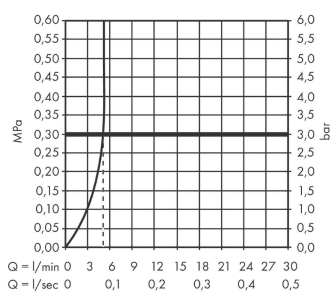

Rebris E

Single lever basin mixer 80 CoolStart without waste set

Surfaces: **Matt Black** Article Number: **72554670**

Description

product features

- ComfortZone 80
- projection: 121 mm
- spout height: 84 mm
- spray type: normal spray
- maximum flow rate at 3 bar: 5 l/min
- ceramic cartridge
- temperature limitation adjustable
- suitable for continuous flow water heaters
- connection type: G 3/8 connections
- connection dimension: DN15
- cold water in middle position

Technology

Design awards

Certificates

Product image

Scale drawing

Flowchart

Rebris E
Single lever basin mixer 80 CoolStart without waste set
 Surfaces: **Matt Black** Article Number: **72554670**

Exploded Drawing