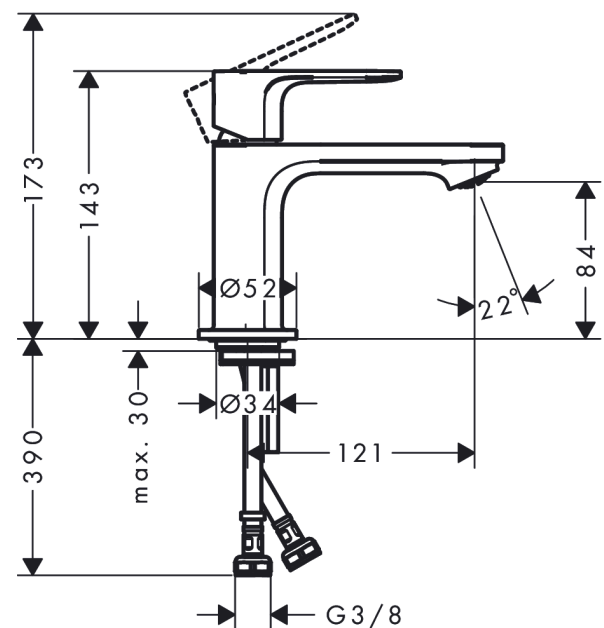

Rebris E

Single lever basin mixer 80 CoolStart without waste set

Surfaces: **Matt Black** Article Number: **72554670**

Description

product features

- ComfortZone 80
- projection: 121 mm
- spout height: 84 mm
- spray type: normal spray
- maximum flow rate at 3 bar: 5 l/min
- ceramic cartridge
- temperature limitation adjustable
- suitable for continuous flow water heaters
- connection type: G 3/8 connections
- connection dimension: DN15
- cold water in middle position

Technology

Design awards

Certificates

Product image

Scale drawing

Flowchart

Rebris E
Single lever basin mixer 80 CoolStart without waste set
 Surfaces: **Matt Black** Article Number: **72554670**

Exploded Drawing

Year of production: >06/22

Rebris E**Single lever basin mixer 80 CoolStart without waste set**Surfaces: **Matt Black** Article Number: **72554670****Spare part list**

Year of production: >06/22

Pos.	Description	Article Number	Price	PU
1	handle	94645670	€ 67,00	1
2	hollow set screw M6x10 DIN 916	96029000	€ 3,21	1
3	screw cover	95704610	€ 4,88	1
4	flange	98863670	€ 67,00	1
5	nut	98864000	€ 35,94	1
6	O-ring 24x2	98388000	€ 3,21	1
7	O-ring 27x1,5	92527000	€ 11,31	1
8	O-ring 25x1,5	98146000	€ 3,21	1
9	cartridge, assy	95973001	€ 70,57	1
10	adapter for cartridge	95975000	€ 8,45	1
11	O-ring 23x2	98398000	€ 3,21	1
12	aerator M24x1 (5 l/min)	94364000	€ 8,45	1
13	seal Ø 42	98722000	€ 5,24	1
14	fixing set	96016000	€ 28,20	1
15	screw M8 x 68	97736000	€ 5,24	1
16	connection hose 450 mm M8x0,75 G3/8	97206000	€ 28,20	1
17	O-ring 6,6x1,6	93019000	€ 3,21	1