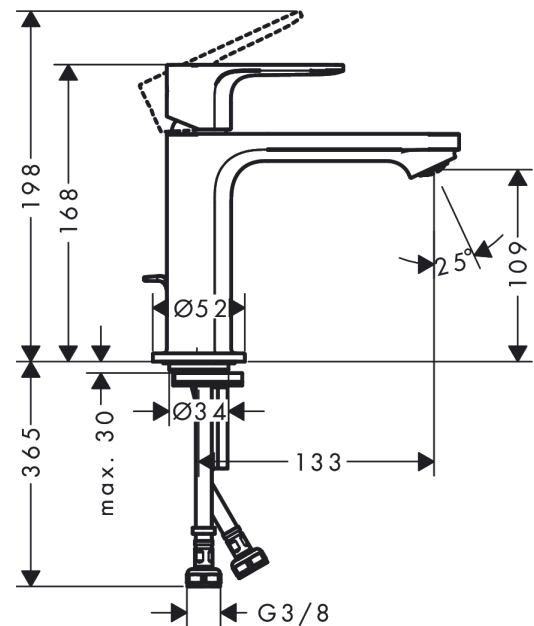

Rebris E

Single lever basin mixer 110 CoolStart with pop-up waste set

Surfaces: **Matt Black** Article Number: **72559670**

Description

product features

- consists of: single lever basin mixer, waste set
- ComfortZone 110
- projection: 133 mm
- spout height: 109 mm
- spray type: normal spray
- maximum flow rate at 3 bar: 5 l/min
- ceramic cartridge
- temperature limitation adjustable
- suitable for continuous flow water heaters
- pop-up waste set G 1¼
- material waste set: synthetic
- connection type: G ¾ connections
- connection dimension: DN15
- cold water in middle position

Technology

Design awards

Product image

Scale drawing

Rebris E

Single lever basin mixer 110 CoolStart with pop-up waste set

Surfaces: **Matt Black** Article Number: **72559670**

Flowchart

Rebris E
Single lever basin mixer 110 CoolStart with pop-up waste set
 Surfaces: **Matt Black** Article Number: **72559670**

Exploded Drawing

Year of production: >06/22

Rebris E

Single lever basin mixer 110 CoolStart with pop-up waste set

Surfaces: **Matt Black** Article Number: **72559670**

Spare part list

Year of production: >06/22

Pos.	Description	Article Number	Price	PU
1	handle	94645670	€ 67,00	1
2	hollow set screw M6x10 DIN 916	96029000	€ 3,21	1
3	screw cover	95704610	€ 4,88	1
4	flange	98863670	€ 67,00	1
5	nut	98864000	€ 35,94	1
6	O-ring 24x2	98388000	€ 3,21	1
7	O-ring 27x1,5	92527000	€ 11,31	1
8	O-ring 25x1,5	98146000	€ 3,21	1
9	cartridge, assy	95973001	€ 70,57	1
10	adapter for cartridge	95975000	€ 8,45	1
11	O-ring 23x2	98398000	€ 3,21	1
12	aerator M24x1 (5 l/min)	94364000	€ 8,45	1
13	seal Ø 42	98722000	€ 5,24	1
14	fixing set	96016000	€ 28,20	1
15	screw M8 x 68	97736000	€ 5,24	1
16	pull rod	96657670	€ 17,02	1
17	connection hose 450 mm M8x0,75 G3/8	97206000	€ 28,20	1
18	O-ring 6,6x1,6	93019000	€ 3,21	1
a	pop up waste	94139670	€ 150,65	1