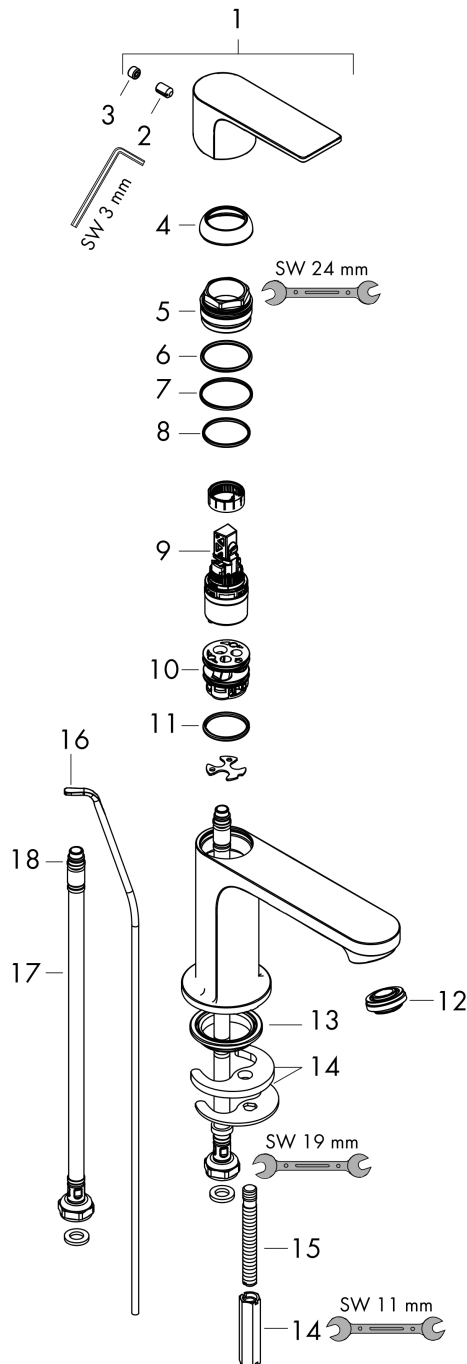

Rebris E

Single lever basin mixer 110 CoolStart with pop-up waste set

Surfaces: **Matt Black** Article Number: **72559670**

Description

product features

- consists of: single lever basin mixer, waste set
- ComfortZone 110
- projection: 133 mm
- spout height: 109 mm
- spray type: normal spray
- maximum flow rate at 3 bar: 5 l/min
- ceramic cartridge
- temperature limitation adjustable
- suitable for continuous flow water heaters
- pop-up waste set G 1¼
- material waste set: synthetic
- connection type: G ¾ connections
- connection dimension: DN15
- cold water in middle position

Technology

Design awards

Product image

Scale drawing

Rebris E

Single lever basin mixer 110 CoolStart with pop-up waste set

Surfaces: **Matt Black** Article Number: **72559670**

Flowchart

Rebris E
Single lever basin mixer 110 CoolStart with pop-up waste set
 Surfaces: **Matt Black** Article Number: **72559670**

Exploded Drawing

Year of production: >06/22

Rebris E

Single lever basin mixer 110 CoolStart with pop-up waste set

Surfaces: **Matt Black** Article Number: **72559670**

Spare part list

Year of production: >06/22

Pos.	Description	Article Number	Price	PU
1	handle	94645670	€ 67,00	1
2	hollow set screw M6x10 DIN 916	96029000	€ 3,21	1
3	screw cover	95704610	€ 4,88	1
4	flange	98863670	€ 67,00	1
5	nut	98864000	€ 35,94	1
6	O-ring 24x2	98388000	€ 3,21	1
7	O-ring 27x1,5	92527000	€ 11,31	1
8	O-ring 25x1,5	98146000	€ 3,21	1
9	cartridge, assy	95973001	€ 70,57	1
10	adapter for cartridge	95975000	€ 8,45	1
11	O-ring 23x2	98398000	€ 3,21	1
12	aerator M24x1 (5 l/min)	94364000	€ 8,45	1
13	seal Ø 42	98722000	€ 5,24	1
14	fixing set	96016000	€ 28,20	1
15	screw M8 x 68	97736000	€ 5,24	1
16	pull rod	96657670	€ 17,02	1
17	connection hose 450 mm M8x0,75 G3/8	97206000	€ 28,20	1
18	O-ring 6,6x1,6	93019000	€ 3,21	1
a	pop up waste	94139670	€ 150,65	1