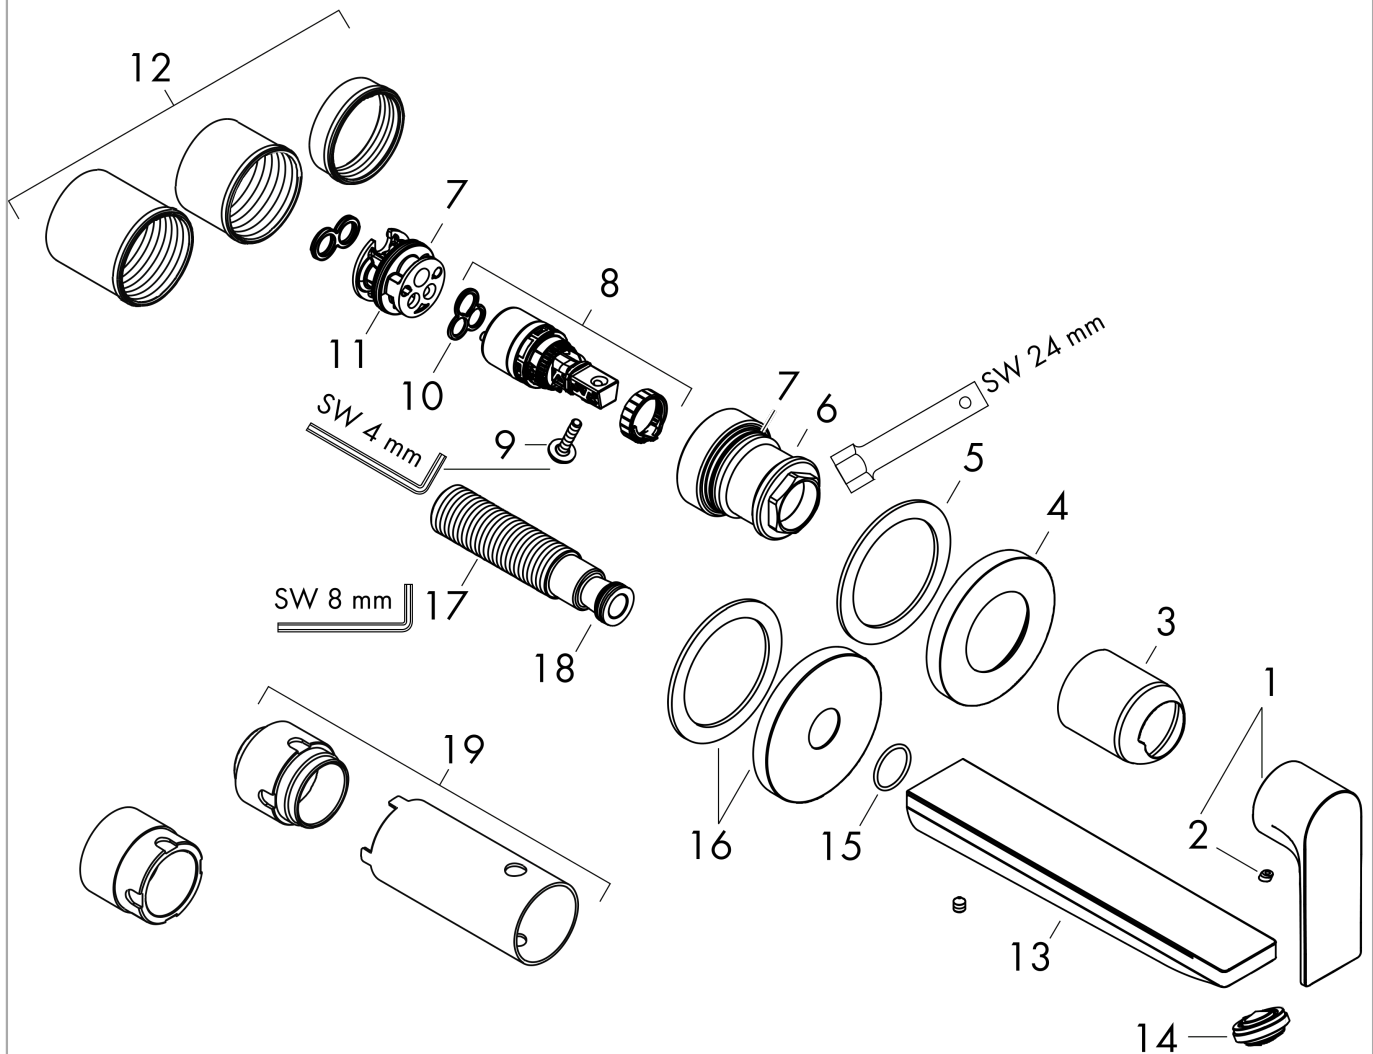

Rebris E

Single lever basin mixer for concealed installation wall-mounted with spout 20 cm

Surfaces: **Matt Black** Article Number: **72568670**

Description

product features

- consists of: single lever basin mixer for concealed installation wall-mounted, waste set
- projection: 200 mm
- spray type: normal spray
- maximum flow rate at 3 bar: 5 l/min
- ceramic cartridge
- temperature limitation adjustable
- suitable for continuous flow water heaters
- non-closing waste set
- material waste set: metal
- connection type: basic set
- connection dimension: DN15
- handle can be positioned on the right or left, depends on the basic set installation

Surfaces: **Matt Black** Article Number: **72568670**

Flowchart

Rebris E

Single lever basin mixer for concealed installation wall-mounted with spout 20 cm

Surfaces: **Matt Black** Article Number: **72568670**

Exploded Drawing

Year of production: >06/22

Rebris E**Single lever basin mixer for concealed installation wall-mounted with spout 20 cm**Surfaces: **Matt Black** Article Number: **72568670****Spare part list**

Year of production: >06/22

Pos.	Description	Article Number	Price	PU
1	handle	94650670	€ 67,00	1
2	screw cover	96338610	€ 4,88	1
3	sleeve	93053670	€ 53,91	1
4	escutcheon Ø 68 mm	93052670	€ 42,36	1
5	washer	97600000	€ 11,31	1
6	nut	93141000	€ 35,94	1
7	O-ring 26x2	98147000	€ 3,21	1
8	cartridge, assy	95973001	€ 70,57	1
9	locking screw for handle	95140000	€ 5,24	1
10	seal	98865000	€ 28,20	1
11	adapter for cartridge	95634000	€ 11,31	1
12	fixing set	97971000	€ 35,94	1
13	spout 220 mm	94651670	€ 150,65	1
14	aerator M24x1 (5 l/min)	94364000	€ 8,45	1
15	O-ring 18x1,5	98231000	€ 3,21	1
16	escutcheon for spout	93987670	€ 105,91	1
17	connecting thread G½	95626000	€ 44,63	1
18	O-ring 13x2	98128000	€ 3,21	1
19	extension set 25 mm for 13622180	31971000	-	1
a	waste	50001670	-	1