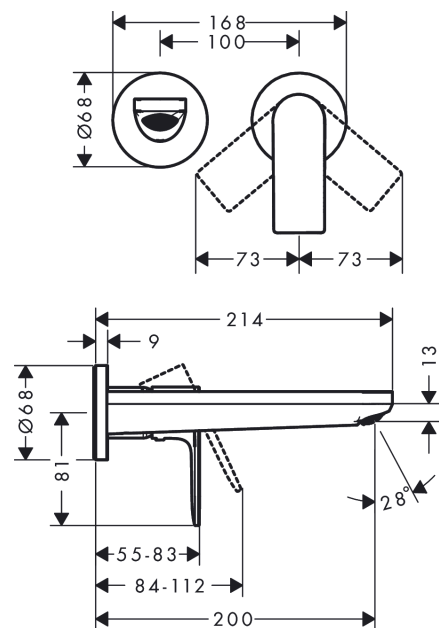

Rebris E

Single lever basin mixer for concealed installation wall-mounted with spout 20 cm

Surfaces: **Matt Black** Article Number: **72568670**

Description

product features

- consists of: single lever basin mixer for concealed installation wall-mounted, waste set
- projection: 200 mm
- spray type: normal spray
- maximum flow rate at 3 bar: 5 l/min
- ceramic cartridge
- temperature limitation adjustable
- suitable for continuous flow water heaters
- non-closing waste set
- material waste set: metal
- connection type: basic set
- connection dimension: DN15
- handle can be positioned on the right or left, depends on the basic set installation

Technology

Design awards

reddot winner 2022

Certificates

Product image

Scale drawing

Rebris E

Single lever basin mixer for concealed installation wall-mounted with spout 20 cm

Surfaces: **Matt Black** Article Number: **72568670**

Flowchart

Rebris E

Single lever basin mixer for concealed installation wall-mounted with spout 20 cm

Surfaces: **Matt Black** Article Number: **72568670**

Year of production: >06/22

Pos.	Description	Article Number	Price	PU
1	handle	94650670	€ 67,00	1
2	screw cover	96338610	€ 4,88	1
3	sleeve	93053670	€ 53,91	1
4	escutcheon Ø 68 mm	93052670	€ 42,36	1
5	washer	97600000	€ 11,31	1
6	nut	93141000	€ 35,94	1
7	O-ring 26x2	98147000	€ 3,21	1
8	cartridge, assy	95973001	€ 70,57	1
9	locking screw for handle	95140000	€ 5,24	1
10	seal	98865000	€ 28,20	1
11	adapter for cartridge	95634000	€ 11,31	1
12	fixing set	97971000	€ 35,94	1
13	spout 220 mm	94651670	€ 150,65	1
14	aerator M24x1 (5 l/min)	94364000	€ 8,45	1
15	O-ring 18x1,5	98231000	€ 3,21	1
16	escutcheon for spout	93987670	€ 105,91	1
17	connecting thread G½	95626000	€ 44,63	1
18	O-ring 13x2	98128000	€ 3,21	1
19	extension set 25 mm for 13622180	31971000	-	1
a	waste	50001670	-	1