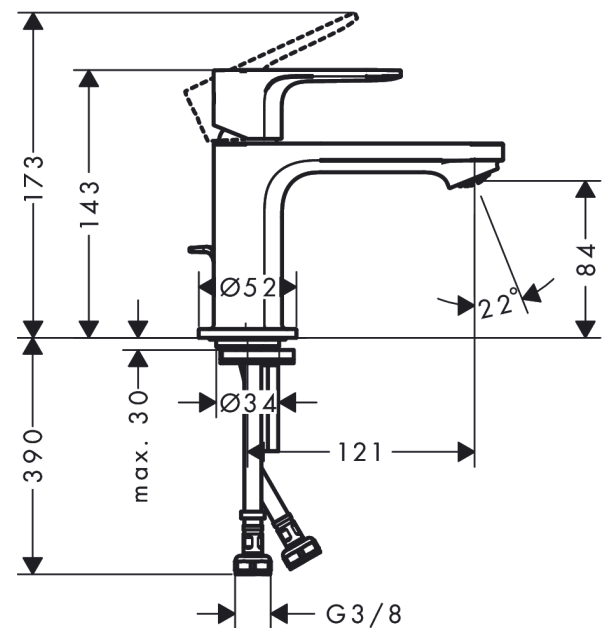

Rebris E

Single lever basin mixer 80 CoolStart with metal pop-up waste set

Surfaces: **Chrome** Article Number: **72585000**

Description

product features

- consists of: single lever basin mixer, waste set
- ComfortZone 80
- projection: 121 mm
- spout height: 84 mm
- spray type: normal spray
- maximum flow rate at 3 bar: 5 l/min
- ceramic cartridge
- temperature limitation adjustable
- suitable for continuous flow water heaters
- pop-up waste set G 1¼
- material waste set: metal
- connection type: G ¾ connections
- connection dimension: DN15
- cold water in middle position

Technology

Design awards

Product image

Scale drawing

Rebris E

Single lever basin mixer 80 CoolStart with metal pop-up waste set

Surfaces: **Chrome** Article Number: **72585000**

Flowchart

Rebris E

Single lever basin mixer 80 CoolStart with metal pop-up waste set

Surfaces: **Chrome** Article Number: **72585000**

Exploded Drawing

Year of production: >06/22

Rebris E

Single lever basin mixer 80 CoolStart with metal pop-up waste set

Surfaces: **Chrome** Article Number: **72585000**

Spare part list

Year of production: >06/22

Pos.	Description	Article Number	Price	PU
1	handle	94645000	€ 44,63	1
2	hollow set screw M6x10 DIN 916	96029000	€ 3,21	1
3	screw cover	95704000	€ 3,21	1
4	flange	98863000	€ 44,63	1
5	nut	98864000	€ 35,94	1
6	O-ring 24x2	98388000	€ 3,21	1
7	O-ring 27x1,5	92527000	€ 11,31	1
8	O-ring 25x1,5	98146000	€ 3,21	1
9	cartridge, assy	95973001	€ 70,57	1
10	adapter for cartridge	95975000	€ 8,45	1
11	O-ring 23x2	98398000	€ 3,21	1
12	aerator M24x1 (5 l/min)	94364000	€ 8,45	1
13	seal Ø 42	98722000	€ 5,24	1
14	fixing set	96016000	€ 28,20	1
15	screw M8 x 68	97736000	€ 5,24	1
16	pull rod	96657000	€ 11,31	1
17	connection hose 450 mm M8x0,75 G3/8	97206000	€ 28,20	1
18	O-ring 6,6x1,6	93019000	€ 3,21	1
a	pop up waste	94139000	-	1