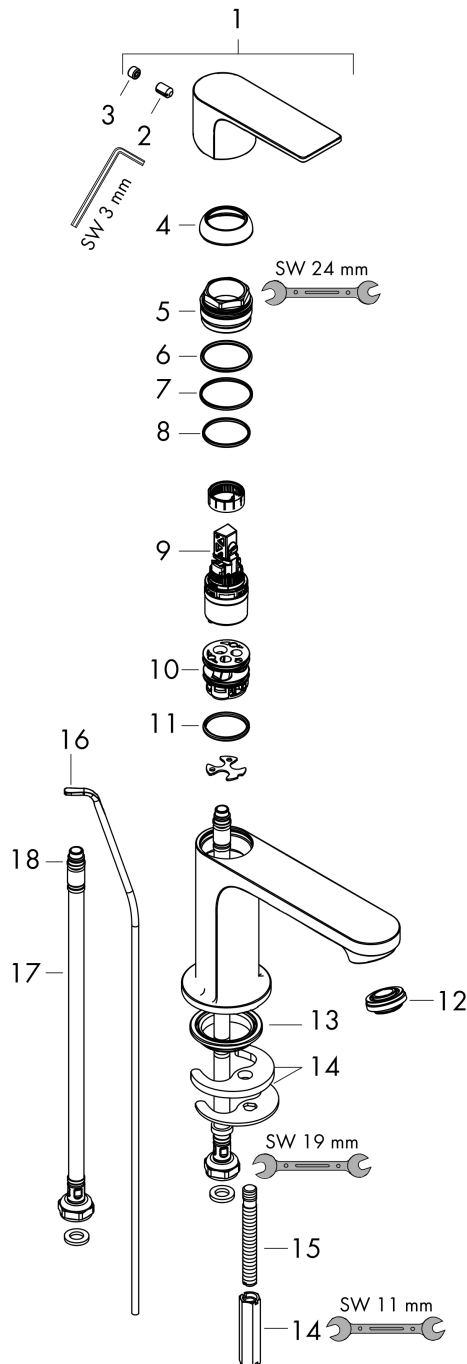

Rebris E

Single lever basin mixer 80 CoolStart with metal pop-up waste set

Surfaces: **Chrome** Article Number: **72585000**

Description

product features

- consists of: single lever basin mixer, waste set
- ComfortZone 80
- projection: 121 mm
- spout height: 84 mm
- spray type: normal spray
- maximum flow rate at 3 bar: 5 l/min
- ceramic cartridge
- temperature limitation adjustable
- suitable for continuous flow water heaters
- pop-up waste set G 1¼
- material waste set: metal
- connection type: G ¾ connections
- connection dimension: DN15
- cold water in middle position

Technology

Design awards

Product image

Scale drawing

Rebris E

Single lever basin mixer 80 CoolStart with metal pop-up waste set

Surfaces: **Chrome** Article Number: **72585000**

Flowchart

Rebris E

Single lever basin mixer 80 CoolStart with metal pop-up waste set

Surfaces: **Chrome** Article Number: **72585000**

Exploded Drawing

Year of production: >06/22

Rebris E

Single lever basin mixer 80 CoolStart with metal pop-up waste set

Surfaces: **Chrome** Article Number: **72585000**

Spare part list

Year of production: >06/22

Pos.	Description	Article Number	Price	PU
1	handle	94645000	€ 44,63	1
2	hollow set screw M6x10 DIN 916	96029000	€ 3,21	1
3	screw cover	95704000	€ 3,21	1
4	flange	98863000	€ 44,63	1
5	nut	98864000	€ 35,94	1
6	O-ring 24x2	98388000	€ 3,21	1
7	O-ring 27x1,5	92527000	€ 11,31	1
8	O-ring 25x1,5	98146000	€ 3,21	1
9	cartridge, assy	95973001	€ 70,57	1
10	adapter for cartridge	95975000	€ 8,45	1
11	O-ring 23x2	98398000	€ 3,21	1
12	aerator M24x1 (5 l/min)	94364000	€ 8,45	1
13	seal Ø 42	98722000	€ 5,24	1
14	fixing set	96016000	€ 28,20	1
15	screw M8 x 68	97736000	€ 5,24	1
16	pull rod	96657000	€ 11,31	1
17	connection hose 450 mm M8x0,75 G3/8	97206000	€ 28,20	1
18	O-ring 6,6x1,6	93019000	€ 3,21	1
a	pop up waste	94139000	-	1