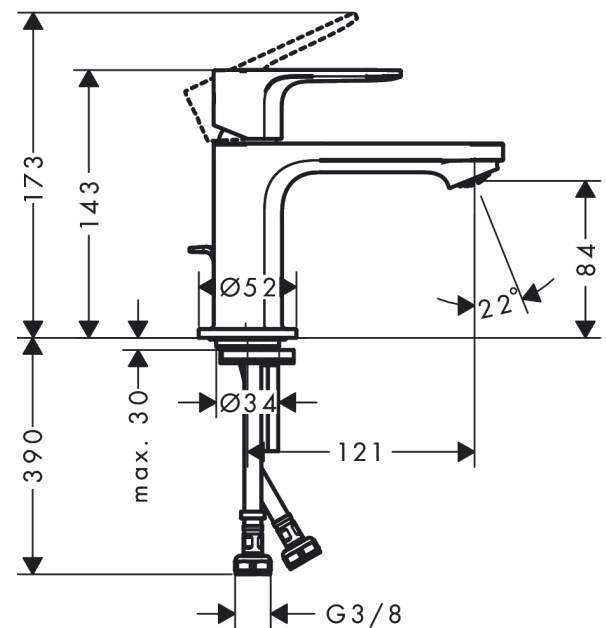

Rebris E

Single lever basin mixer 80 CoolStart with metal pop-up waste set

Surfaces: **Matt Black** Article Number: **72585670**

Description

product features

- consists of: single lever basin mixer, waste set
- ComfortZone 80
- projection: 121 mm
- spout height: 84 mm
- spray type: normal spray
- maximum flow rate at 3 bar: 5 l/min
- ceramic cartridge
- temperature limitation adjustable
- suitable for continuous flow water heaters
- pop-up waste set G 1¼
- material waste set: metal
- connection type: G ¾ connections
- connection dimension: DN15
- cold water in middle position

Technology

Design awards

Product image

Scale drawing

Rebris E

Single lever basin mixer 80 CoolStart with metal pop-up waste set

Surfaces: **Matt Black** Article Number: **72585670**

Flowchart