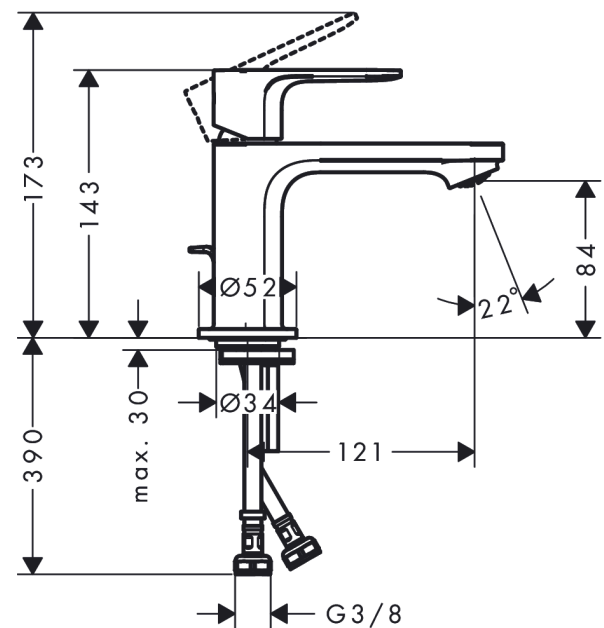

Rebris E

Single lever basin mixer 80 CoolStart EcoSmart+ with pop-up waste set

Surfaces: **Chrome** Article Number: **72587000**

Description

product features

- consists of: single lever basin mixer, waste set
- ComfortZone 80
- projection: 121 mm
- spout height: 84 mm
- spray type: normal spray
- maximum flow rate at 3 bar: 4 l/min
- ceramic cartridge
- temperature limitation adjustable
- suitable for continuous flow water heaters
- pop-up waste set G 1¼
- material waste set: synthetic
- connection type: G ¾ connections
- connection dimension: DN15
- cold water in middle position

Technology

Design awards

Product image

Scale drawing

Rebris E

Single lever basin mixer 80 CoolStart EcoSmart+ with pop-up waste set

Surfaces: **Chrome** Article Number: **72587000**

Flowchart