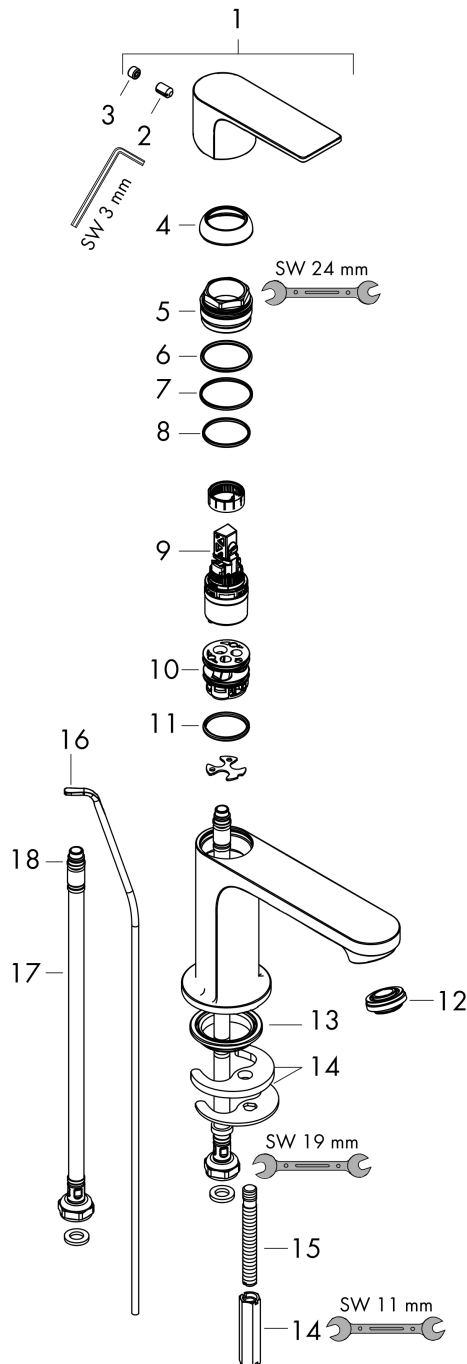

Rebris E

Single lever basin mixer 80 CoolStart EcoSmart+ with pop-up waste set

Surfaces: **Matt Black** Article Number: **72587670**

Description

product features

- consists of: single lever basin mixer, waste set
- ComfortZone 80
- projection: 121 mm
- spout height: 84 mm
- spray type: normal spray
- maximum flow rate at 3 bar: 4 l/min
- ceramic cartridge
- temperature limitation adjustable
- suitable for continuous flow water heaters
- pop-up waste set G 1¼
- material waste set: synthetic
- connection type: G ¾ connections
- connection dimension: DN15
- cold water in middle position

Technology

Design awards

Product image

Scale drawing

Rebris E

Single lever basin mixer 80 CoolStart EcoSmart+ with pop-up waste set

Surfaces: **Matt Black** Article Number: **72587670**

Flowchart

Rebris E

Single lever basin mixer 80 CoolStart EcoSmart+ with pop-up waste set

Surfaces: **Matt Black** Article Number: **72587670**

Exploded Drawing

Year of production: >06/22

Rebris E**Single lever basin mixer 80 CoolStart EcoSmart+ with pop-up waste set**Surfaces: **Matt Black** Article Number: **72587670****Spare part list**

Year of production: >06/22

Pos.	Description	Article Number	Price	PU
1	handle	94645670	€ 67,00	1
2	screw cover	95704610	€ 4,88	1
3	hollow set screw M6x10 DIN 916	96029000	€ 3,21	1
4	flange	98863670	€ 67,00	1
5	nut	98864000	€ 35,94	1
6	O-ring 24x2	98388000	€ 3,21	1
7	O-ring 27x1,5	92527000	€ 11,31	1
8	O-ring 25x1,5	98146000	€ 3,21	1
9	cartridge, assy	95973001	€ 70,57	1
10	adapter for cartridge	95975000	€ 8,45	1
11	O-ring 23x2	98398000	€ 3,21	1
12	aerator M24x1 (4,5 l/min)	94364001	-	1
13	seal Ø 42	98722000	€ 5,24	1
14	fixing set	96016000	€ 28,20	1
15	screw M8 x 68	97736000	€ 5,24	1
16	connection hose 450 mm M8x0,75 G3/8	97206000	€ 28,20	1
17	O-ring 6,6x1,6	93019000	€ 3,21	1
18	pull rod	96657670	€ 17,02	1
a	pop up waste	94139670	€ 150,65	1