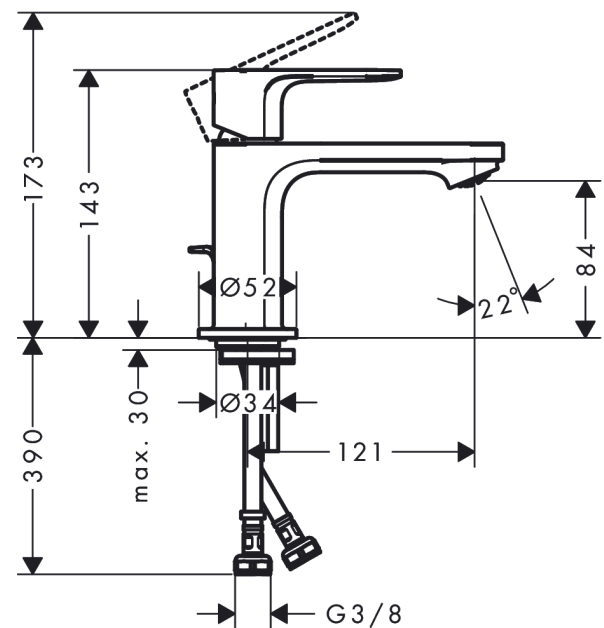

Rebris E

Single lever basin mixer 80 CoolStart EcoSmart+ with pop-up waste set

Surfaces: **Matt Black** Article Number: **72587670**

Description

product features

- consists of: single lever basin mixer, waste set
- ComfortZone 80
- projection: 121 mm
- spout height: 84 mm
- spray type: normal spray
- maximum flow rate at 3 bar: 4 l/min
- ceramic cartridge
- temperature limitation adjustable
- suitable for continuous flow water heaters
- pop-up waste set G 1¼
- material waste set: synthetic
- connection type: G ¾ connections
- connection dimension: DN15
- cold water in middle position

Technology

Design awards

Product image

Scale drawing

Rebris E

Single lever basin mixer 80 CoolStart EcoSmart+ with pop-up waste set

Surfaces: **Matt Black** Article Number: **72587670**

Flowchart

Rebris E

Single lever basin mixer 80 CoolStart EcoSmart+ with pop-up waste set

Surfaces: **Matt Black** Article Number: **72587670**

Exploded Drawing

Year of production: >06/22

Rebris E**Single lever basin mixer 80 CoolStart EcoSmart+ with pop-up waste set**Surfaces: **Matt Black** Article Number: **72587670****Spare part list**

Year of production: >06/22

Pos.	Description	Article Number	Price	PU
1	handle	94645670	€ 67,00	1
2	screw cover	95704610	€ 4,88	1
3	hollow set screw M6x10 DIN 916	96029000	€ 3,21	1
4	flange	98863670	€ 67,00	1
5	nut	98864000	€ 35,94	1
6	O-ring 24x2	98388000	€ 3,21	1
7	O-ring 27x1,5	92527000	€ 11,31	1
8	O-ring 25x1,5	98146000	€ 3,21	1
9	cartridge, assy	95973001	€ 70,57	1
10	adapter for cartridge	95975000	€ 8,45	1
11	O-ring 23x2	98398000	€ 3,21	1
12	aerator M24x1 (4,5 l/min)	94364001	-	1
13	seal Ø 42	98722000	€ 5,24	1
14	fixing set	96016000	€ 28,20	1
15	screw M8 x 68	97736000	€ 5,24	1
16	connection hose 450 mm M8x0,75 G3/8	97206000	€ 28,20	1
17	O-ring 6,6x1,6	93019000	€ 3,21	1
18	pull rod	96657670	€ 17,02	1
a	pop up waste	94139670	€ 150,65	1