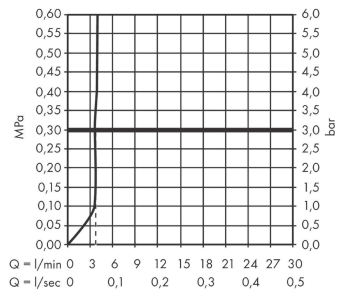

Rebris E

Single lever basin mixer 80 CoolStart EcoSmart+ with pop-up waste set

Surfaces: **Matt Black** Article Number: **72587670**

Description

product features

- consists of: single lever basin mixer, waste set
- ComfortZone 80
- projection: 121 mm
- spout height: 84 mm
- spray type: normal spray
- maximum flow rate at 3 bar: 4 l/min
- ceramic cartridge
- temperature limitation adjustable
- suitable for continuous flow water heaters
- pop-up waste set G 1¼
- material waste set: synthetic
- connection type: G ¾ connections
- connection dimension: DN15
- cold water in middle position

Technology

Design awards

Product image

Scale drawing

Rebris E

Single lever basin mixer 80 CoolStart EcoSmart+ with pop-up waste set

Surfaces: **Matt Black** Article Number: **72587670**

Flowchart

Year of production: >06/22

Pos.	Description	Article Number	Price	PU
1	handle	94645670	€ 67,00	1
2	screw cover	95704610	€ 4,88	1
3	hollow set screw M6x10 DIN 916	96029000	€ 3,21	1
4	flange	98863670	€ 67,00	1
5	nut	98864000	€ 35,94	1
6	O-ring 24x2	98388000	€ 3,21	1
7	O-ring 27x1,5	92527000	€ 11,31	1
8	O-ring 25x1,5	98146000	€ 3,21	1
9	cartridge, assy	95973001	€ 70,57	1
10	adapter for cartridge	95975000	€ 8,45	1
11	O-ring 23x2	98398000	€ 3,21	1
12	aerator M24x1 (4,5 l/min)	94364001	-	1
13	seal Ø 42	98722000	€ 5,24	1
14	fixing set	96016000	€ 28,20	1
15	screw M8 x 68	97736000	€ 5,24	1
16	connection hose 450 mm M8x0,75 G3/8	97206000	€ 28,20	1
17	O-ring 6,6x1,6	93019000	€ 3,21	1
18	pull rod	96657670	€ 17,02	1
a	pop up waste	94139670	€ 150,65	1