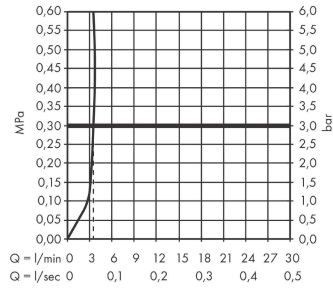

Rebris E

Single lever basin mixer 240 CoolStart EcoSmart+ for washbowls with pop-up waste set

Surfaces: **Matt Black** Article Number: **72591670**

Description

product features

- consists of: single lever basin mixer, waste set
- ComfortZone 240
- projection: 169 mm
- spout height: 242 mm
- spray type: normal spray
- maximum flow rate at 3 bar: 3,5 l/min
- ceramic cartridge
- temperature limitation adjustable
- suitable for continuous flow water heaters
- pop-up waste set G 1¼
- material waste set: synthetic
- connection type: G ¾ connections
- connection dimension: DN15
- cold water in middle position

Technology

Design awards

Product image

Scale drawing

Rebris E

Single lever basin mixer 240 CoolStart EcoSmart+ for washbowls with pop-up waste set

Surfaces: **Matt Black** Article Number: **72591670**

Flowchart