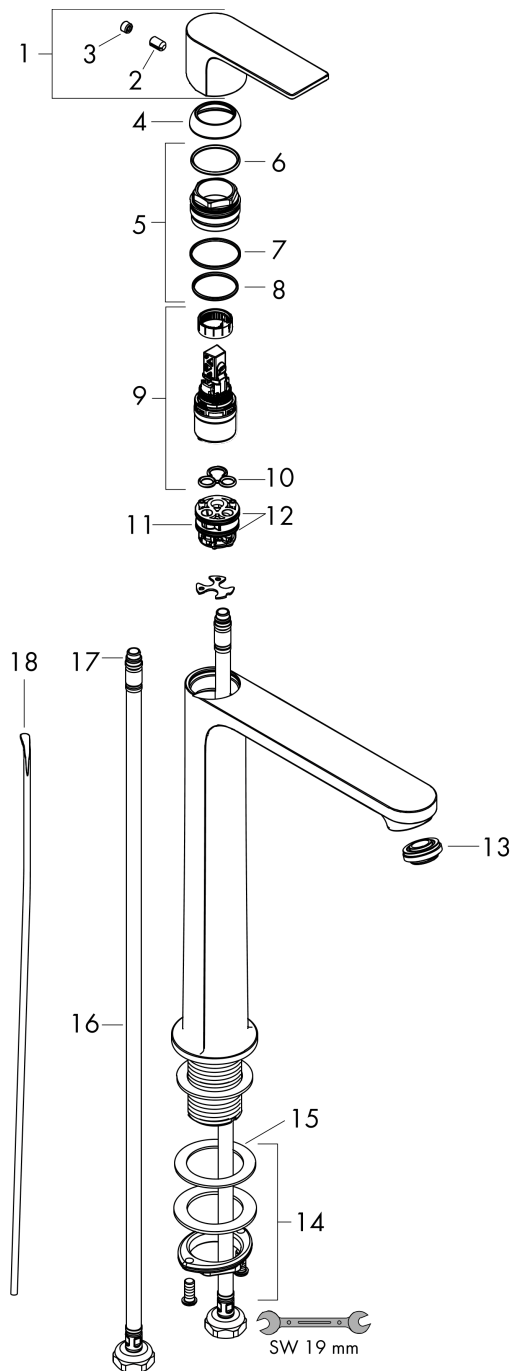

Rebris E

Single lever basin mixer 240 CoolStart EcoSmart+ for washbowls with pop-up waste set

Surfaces: **Matt Black** Article Number: **72591670**

Description

product features

- consists of: single lever basin mixer, waste set
- ComfortZone 240
- projection: 169 mm
- spout height: 242 mm
- spray type: normal spray
- maximum flow rate at 3 bar: 3,5 l/min
- ceramic cartridge
- temperature limitation adjustable
- suitable for continuous flow water heaters
- pop-up waste set G 1¼
- material waste set: synthetic
- connection type: G ¾ connections
- connection dimension: DN15
- cold water in middle position

Rebris E

Single lever basin mixer 240 CoolStart EcoSmart+ for washbowls with pop-up waste set

Surfaces: **Matt Black** Article Number: **72591670**

Exploded Drawing

Year of production: >06/22

Rebris E**Single lever basin mixer 240 CoolStart EcoSmart+ for washbowls with pop-up waste set**Surfaces: **Matt Black** Article Number: **72591670****Spare part list**

Year of production: >06/22

Pos.	Description	Article Number	Price	PU
1	handle	94643670	€ 67,00	1
2	hollow set screw M6x10 DIN 916	96029000	€ 3,21	1
3	screw cover	95704610	€ 4,88	1
4	flange	98863670	€ 67,00	1
5	nut	98864000	€ 35,94	1
6	O-ring 24x2	98388000	€ 3,21	1
7	O-ring 27x1,5	92527000	€ 11,31	1
8	O-ring 25x1,5	98146000	€ 3,21	1
9	cartridge, assy	95973001	€ 70,57	1
10	seal	98865000	€ 28,20	1
11	adapter for cartridge	98866000	€ 28,20	1
12	O-ring 23x2	98398000	€ 3,21	1
13	aerator M24x1 (4,5 l/min)	94364001	-	1
14	fixing set (Ø 32)	13961000	€ 22,37	1
15	lever collar	97548000	€ 3,21	1
16	connection hose 600 mm M8x0,75 G3/8	96556000	€ 22,37	1
17	O-ring 6,6x1,6	93019000	€ 3,21	1
18	pull rod	96657670	€ 17,02	1
a	pop up waste	94139670	€ 150,65	1
b	fixation extension 35 mm	13898000	€ 70,57	1
c	lever arm 340mm (ball-Ø12mm)	96324000	€ 22,37	1