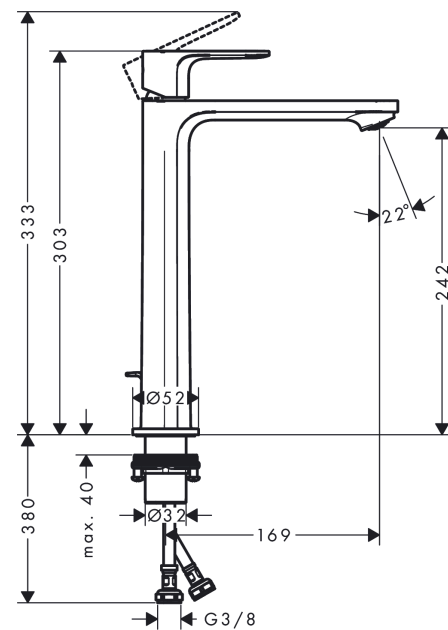

Scale drawing