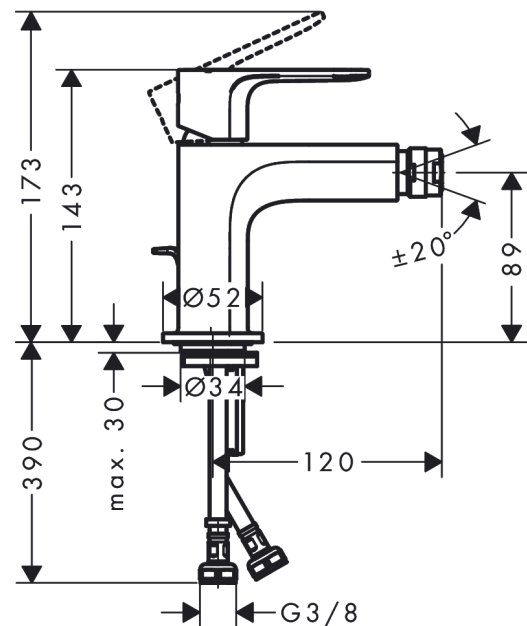

Rebris E
Single lever bidet mixer with pop-up waste set
 Surfaces: **Chrome** Article Number: **72211000**

Description

product features

- consists of: single lever bidet mixer, waste set
- projection 120 mm
- aerator with ball pivot
- spray type: normal spray
- maximum flow rate at 3 bar: 5 l/min
- ceramic cartridge
- temperature limitation adjustable
- suitable for continuous flow water heaters
- pop-up waste set G 1¼
- material waste set: synthetic
- connection type: G ¾ connections
- connection dimension: DN15

Technology

Design awards

Certificates

Product image

Scale drawing

Flowchart

Rebris E
Single lever bidet mixer with pop-up waste set
 Surfaces: **Chrome** Article Number: **72211000**

Exploded Drawing

Year of production: >06/22

Rebris E**Single lever bidet mixer with pop-up waste set**Surfaces: **Chrome** Article Number: **72211000****Spare part list**

Year of production: >06/22

Pos.	Description	Article Number	Price	PU
1	handle	94643000	€ 44,63	1
2	screw cover	95704000	€ 3,21	1
3	hollow set screw M6x10 DIN 916	96029000	€ 3,21	1
4	flange	98863000	€ 44,63	1
5	nut	98864000	€ 35,94	1
6	O-ring 24x2	98388000	€ 3,21	1
7	O-ring 27x1,5	92527000	€ 11,31	1
8	O-ring 25x1,5	98146000	€ 3,21	1
9	cartridge, assy	95973001	€ 70,57	1
10	adapter for cartridge	98866000	€ 28,20	1
11	O-ring 23x2	98398000	€ 3,21	1
12	ball joint	96050000	€ 35,94	1
13	aerator M24x1 (5 l/min)	92372000	€ 18,33	1
14	seal Ø 42	98722000	€ 5,24	1
15	fixing set	96016000	€ 28,20	1
16	screw M8 x 68	97736000	€ 5,24	1
17	connection hose 450 mm M8x0,75 G3/8	97206000	€ 28,20	1
18	O-ring 6,6x1,6	93019000	€ 3,21	1
19	pull rod	96657000	€ 11,31	1
a	pop up waste	94139000	-	1