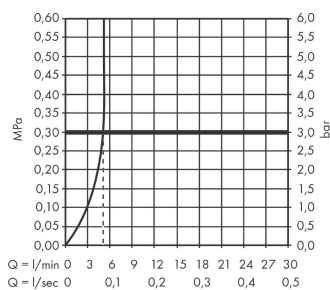

Rebris E
Single lever bidet mixer with pop-up waste set
 Surfaces: **Chrome** Article Number: **72211000**

Description

product features

- consists of: single lever bidet mixer, waste set
- projection 120 mm
- aerator with ball pivot
- spray type: normal spray
- maximum flow rate at 3 bar: 5 l/min
- ceramic cartridge
- temperature limitation adjustable
- suitable for continuous flow water heaters
- pop-up waste set G 1¼
- material waste set: synthetic
- connection type: G ¾ connections
- connection dimension: DN15

Technology

Design awards

Certificates

Product image

Scale drawing

Flowchart

Rebris E
Single lever bidet mixer with pop-up waste set
 Surfaces: **Chrome** Article Number: **72211000**

Exploded Drawing