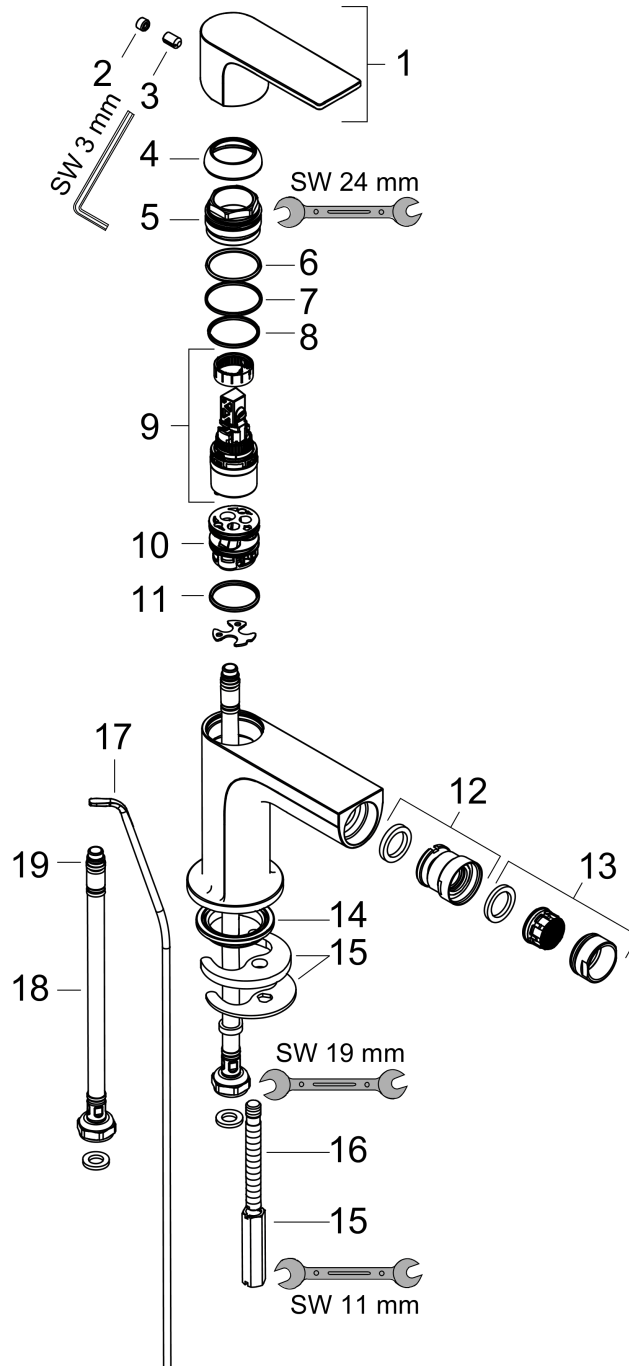

Rebris E
Single lever bidet mixer with pop-up waste set
 Surfaces: **Chrome** Article Number: **72211000**

Description

product features

- consists of: single lever bidet mixer, waste set
- projection 120 mm
- aerator with ball pivot
- spray type: normal spray
- maximum flow rate at 3 bar: 5 l/min
- ceramic cartridge
- temperature limitation adjustable
- suitable for continuous flow water heaters
- pop-up waste set G 1¼
- material waste set: synthetic
- connection type: G ¾ connections
- connection dimension: DN15

Technology

Design awards

Certificates

Product image

Scale drawing

Flowchart

Rebris E
Single lever bidet mixer with pop-up waste set
 Surfaces: **Chrome** Article Number: **72211000**

Exploded Drawing

Year of production: >06/22

Rebris E**Single lever bidet mixer with pop-up waste set**Surfaces: **Chrome** Article Number: **72211000****Spare part list**

Year of production: >06/22

Pos.	Description	Article Number	Price	PU
1	handle	94643000	€ 44,63	1
2	screw cover	95704000	€ 3,21	1
3	hollow set screw M6x10 DIN 916	96029000	€ 3,21	1
4	flange	98863000	€ 44,63	1
5	nut	98864000	€ 35,94	1
6	O-ring 24x2	98388000	€ 3,21	1
7	O-ring 27x1,5	92527000	€ 11,31	1
8	O-ring 25x1,5	98146000	€ 3,21	1
9	cartridge, assy	95973001	€ 70,57	1
10	adapter for cartridge	98866000	€ 28,20	1
11	O-ring 23x2	98398000	€ 3,21	1
12	ball joint	96050000	€ 35,94	1
13	aerator M24x1 (5 l/min)	92372000	€ 18,33	1
14	seal Ø 42	98722000	€ 5,24	1
15	fixing set	96016000	€ 28,20	1
16	screw M8 x 68	97736000	€ 5,24	1
17	connection hose 450 mm M8x0,75 G3/8	97206000	€ 28,20	1
18	O-ring 6,6x1,6	93019000	€ 3,21	1
19	pull rod	96657000	€ 11,31	1
a	pop up waste	94139000	-	1