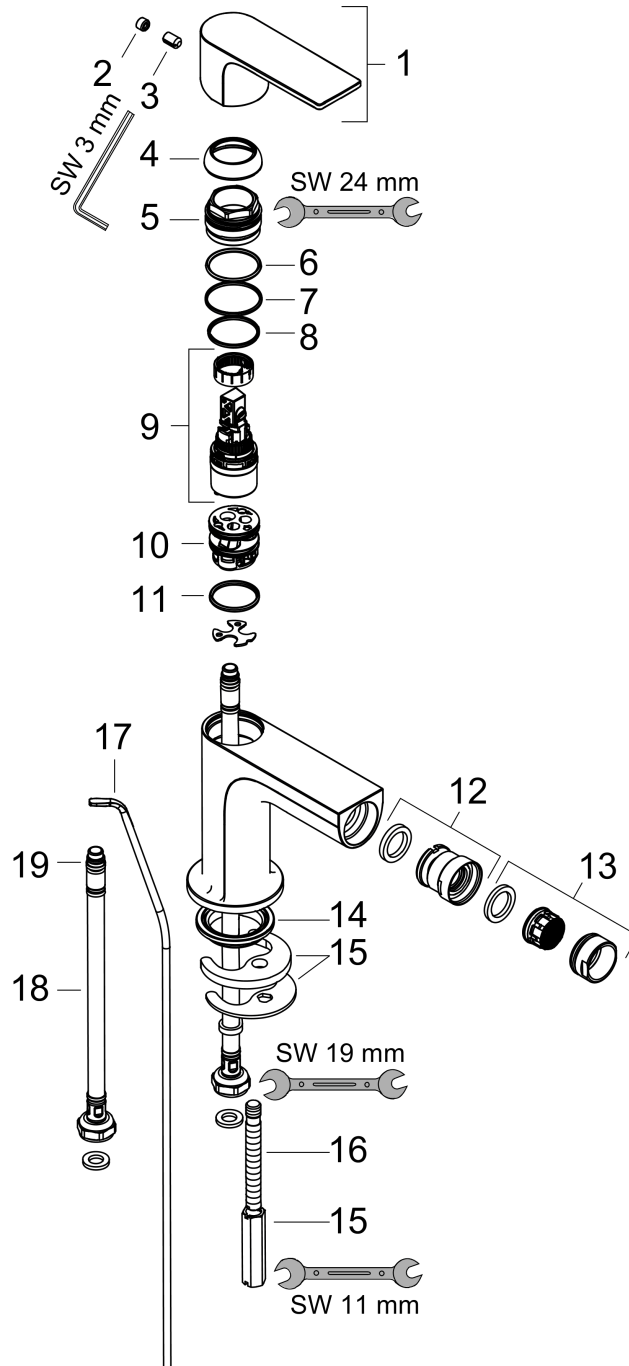

Rebris E

Single lever bidet mixer with pop-up waste set

Surfaces: **Matt Black** Article Number: **72211670**

Description

product features

- consists of: single lever bidet mixer, waste set
- projection 120 mm
- aerator with ball pivot
- spray type: normal spray
- maximum flow rate at 3 bar: 5 l/min
- ceramic cartridge
- temperature limitation adjustable
- suitable for continuous flow water heaters
- pop-up waste set G 1¼
- material waste set: synthetic
- connection type: G ¾ connections
- connection dimension: DN15

Technology

Design awards

Certificates

Product image

Scale drawing

Flowchart

Rebris E

Single lever bidet mixer with pop-up waste set

Surfaces: **Matt Black** Article Number: **72211670**

Exploded Drawing

Year of production: >06/22

Rebris E**Single lever bidet mixer with pop-up waste set**Surfaces: **Matt Black** Article Number: **72211670****Spare part list**

Year of production: >06/22

Pos.	Description	Article Number	Price	PU
1	handle	94643670	€ 67,00	1
2	screw cover	95704610	€ 4,88	1
3	hollow set screw M6x10 DIN 916	96029000	€ 3,21	1
4	flange	98863670	€ 67,00	1
5	nut	98864000	€ 35,94	1
6	O-ring 24x2	98388000	€ 3,21	1
7	O-ring 27x1,5	92527000	€ 11,31	1
8	O-ring 25x1,5	98146000	€ 3,21	1
9	cartridge, assy	95973001	€ 70,57	1
10	adapter for cartridge	98866000	€ 28,20	1
11	O-ring 23x2	98398000	€ 3,21	1
12	ball joint	96050670	€ 53,91	1
13	aerator M24x1 (5 l/min)	92372670	€ 27,49	1
14	seal Ø 42	98722000	€ 5,24	1
15	fixing set	96016000	€ 28,20	1
16	screw M8 x 68	97736000	€ 5,24	1
17	pull rod	96657670	€ 17,02	1
18	connection hose 450 mm M8x0,75 G3/8	97206000	€ 28,20	1
19	O-ring 6,6x1,6	93019000	€ 3,21	1
a	pop up waste	94139670	€ 150,65	1