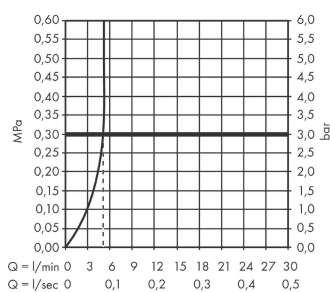

Rebris E

Single lever bidet mixer with pop-up waste set

Surfaces: **Matt Black** Article Number: **72211670**

Description

product features

- consists of: single lever bidet mixer, waste set
- projection 120 mm
- aerator with ball pivot
- spray type: normal spray
- maximum flow rate at 3 bar: 5 l/min
- ceramic cartridge
- temperature limitation adjustable
- suitable for continuous flow water heaters
- pop-up waste set G 1¼
- material waste set: synthetic
- connection type: G ¾ connections
- connection dimension: DN15

Technology

Design awards

Certificates

Product image

Scale drawing

Flowchart

Rebris E

Single lever bidet mixer with pop-up waste set

Year of production: >06/22

Pos.	Description	Article Number	Price	PU
1	handle	94643670	€ 67,00	1
2	screw cover	95704610	€ 4,88	1
3	hollow set screw M6x10 DIN 916	96029000	€ 3,21	1
4	flange	98863670	€ 67,00	1
5	nut	98864000	€ 35,94	1
6	O-ring 24x2	98388000	€ 3,21	1
7	O-ring 27x1,5	92527000	€ 11,31	1
8	O-ring 25x1,5	98146000	€ 3,21	1
9	cartridge, assy	95973001	€ 70,57	1
10	adapter for cartridge	98866000	€ 28,20	1
11	O-ring 23x2	98398000	€ 3,21	1
12	ball joint	96050670	€ 53,91	1
13	aerator M24x1 (5 l/min)	92372670	€ 27,49	1
14	seal Ø 42	98722000	€ 5,24	1
15	fixing set	96016000	€ 28,20	1
16	screw M8 x 68	97736000	€ 5,24	1
17	pull rod	96657670	€ 17,02	1
18	connection hose 450 mm M8x0,75 G3/8	97206000	€ 28,20	1
19	O-ring 6,6x1,6	93019000	€ 3,21	1
a	pop up waste	94139670	€ 150,65	1