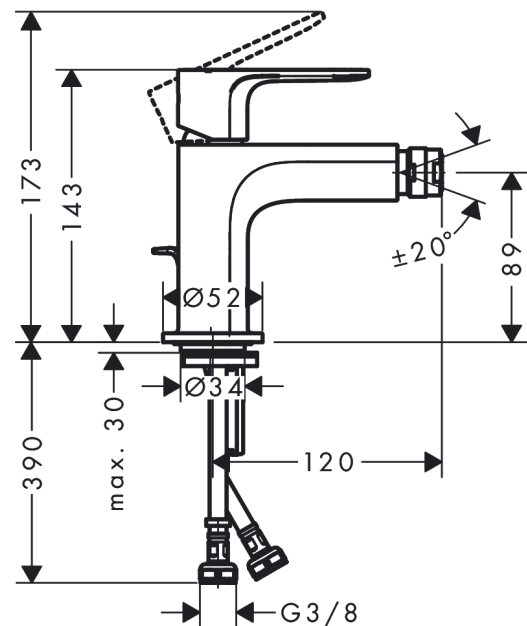

Rebris E

Single lever bidet mixer with pop-up waste set

Surfaces: **Matt Black** Article Number: **72211670**

Description

product features

- consists of: single lever bidet mixer, waste set
- projection 120 mm
- aerator with ball pivot
- spray type: normal spray
- maximum flow rate at 3 bar: 5 l/min
- ceramic cartridge
- temperature limitation adjustable
- suitable for continuous flow water heaters
- pop-up waste set G 1¼
- material waste set: synthetic
- connection type: G ¾ connections
- connection dimension: DN15

Technology

Design awards

Certificates

Product image

Scale drawing

Flowchart

Rebris E

Single lever bidet mixer with pop-up waste set

Surfaces: **Matt Black** Article Number: **72211670**

Exploded Drawing

Year of production: >06/22

Rebris E**Single lever bidet mixer with pop-up waste set**Surfaces: **Matt Black** Article Number: **72211670****Spare part list**

Year of production: >06/22

Pos.	Description	Article Number	Price	PU
1	handle	94643670	€ 67,00	1
2	screw cover	95704610	€ 4,88	1
3	hollow set screw M6x10 DIN 916	96029000	€ 3,21	1
4	flange	98863670	€ 67,00	1
5	nut	98864000	€ 35,94	1
6	O-ring 24x2	98388000	€ 3,21	1
7	O-ring 27x1,5	92527000	€ 11,31	1
8	O-ring 25x1,5	98146000	€ 3,21	1
9	cartridge, assy	95973001	€ 70,57	1
10	adapter for cartridge	98866000	€ 28,20	1
11	O-ring 23x2	98398000	€ 3,21	1
12	ball joint	96050670	€ 53,91	1
13	aerator M24x1 (5 l/min)	92372670	€ 27,49	1
14	seal Ø 42	98722000	€ 5,24	1
15	fixing set	96016000	€ 28,20	1
16	screw M8 x 68	97736000	€ 5,24	1
17	pull rod	96657670	€ 17,02	1
18	connection hose 450 mm M8x0,75 G3/8	97206000	€ 28,20	1
19	O-ring 6,6x1,6	93019000	€ 3,21	1
a	pop up waste	94139670	€ 150,65	1