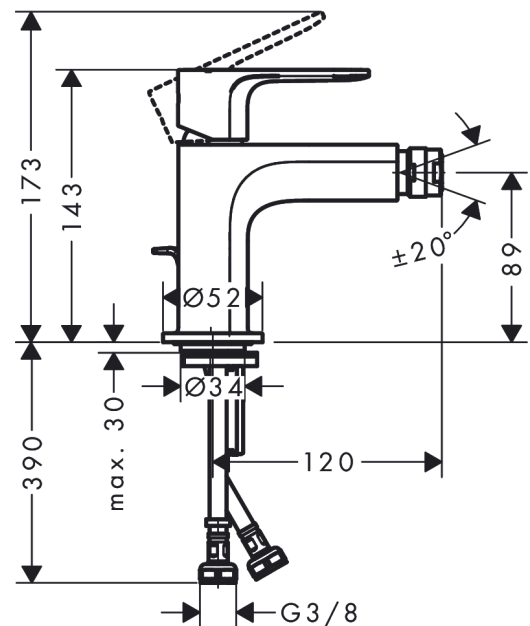

Rebris E

Single lever bidet mixer with metal pop-up waste set

Surfaces: **Matt Black** Article Number: **72213670**

Description

product features

- consists of: single lever bidet mixer, waste set
- aerator with ball pivot
- spray type: normal spray
- maximum flow rate at 3 bar: 5 l/min
- ceramic cartridge
- suitable for continuous flow water heaters
- pop-up waste set G 1¼
- material waste set: metal
- connection type: G 3/8 connections
- connection dimension: DN15

Technology

Design awards

reddot winner 2022

Certificates

Product image

Scale drawing

Flowchart