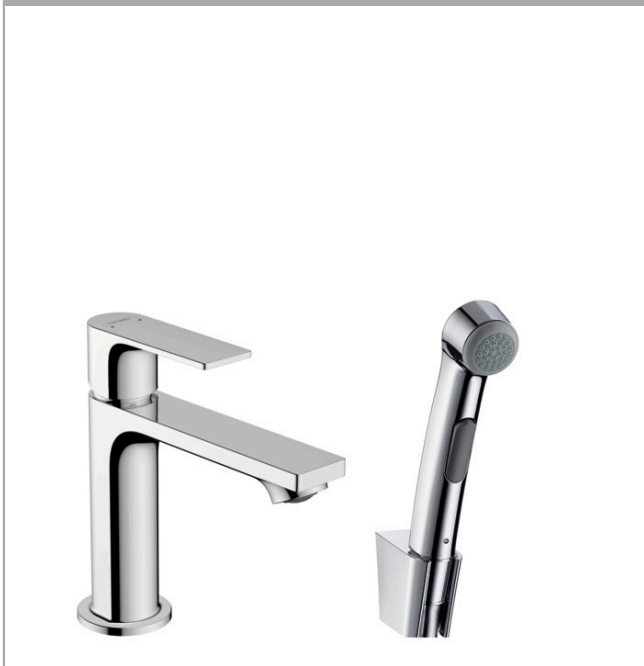

Rebris E

Single lever basin mixer 110 with bidette hand shower and shower hose 160 cm without waste set

Surfaces: **Chrome** Article Number: **72216000**

Description

product features

- consists of: single lever basin mixer, bidette hand shower, shower holder, shower hose
- ComfortZone 110
- projection: 133 mm
- spout height: 109 mm
- spray type: normal spray
- maximum flow rate at 3 bar: 4,7 l/min
- ceramic cartridge
- temperature limitation adjustable
- suitable for continuous flow water heaters
- connection type: G 3/8 connections
- connection dimension: DN15

Technology

Design awards

Product image

Scale drawing

Flowchart