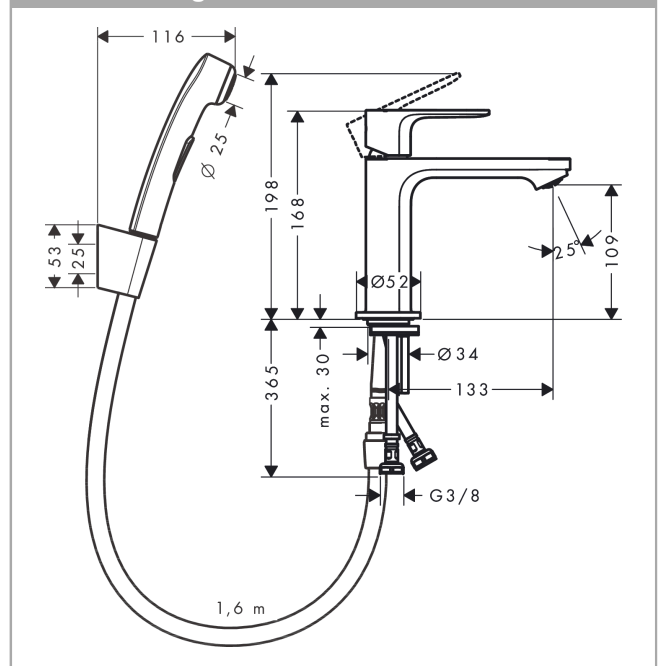

Rebris E

Single lever basin mixer 110 with bidette hand shower and shower hose 160 cm without waste set

Surfaces: **Chrome** Article Number: **72216000**

Description

product features

- consists of: single lever basin mixer, bidette hand shower, shower holder, shower hose
- ComfortZone 110
- projection: 133 mm
- spout height: 109 mm
- spray type: normal spray
- maximum flow rate at 3 bar: 4,7 l/min
- ceramic cartridge
- temperature limitation adjustable
- suitable for continuous flow water heaters
- connection type: G 3/8 connections
- connection dimension: DN15

Technology

Design awards

Product image

Scale drawing

Flowchart