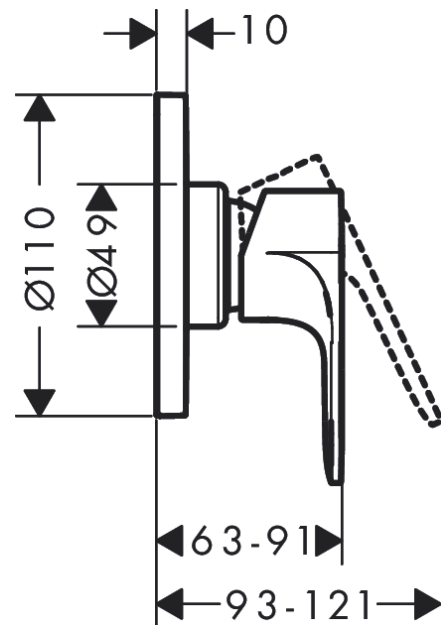

## Rebris E

Single lever shower mixer for concealed installation

Surfaces: **Matt Black** Article Number: **72659670**

#### product features

- 1 function
- maximum flow rate at 3 bar: 28,7 l/min
- connection type: basic set
- min. operating pressure: 1 bar
- max. operating pressure: 10 bar

### Scale drawing