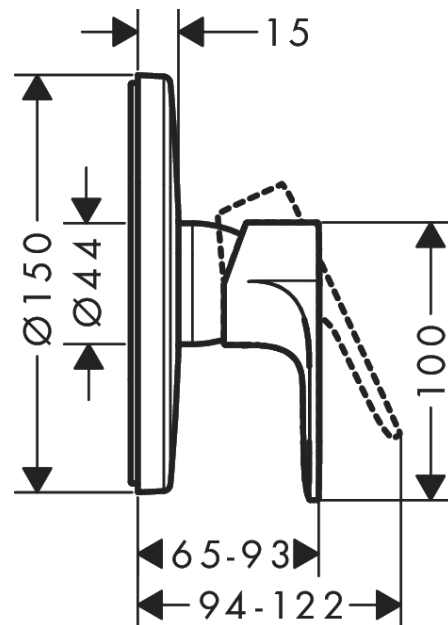

Rebris E

Single lever shower mixer for concealed installation for iBox universal

Surfaces: **Chrome** Article Number: **72668000**

Description

product features

- 1 function
- maximum flow rate at 3 bar: 23,4 l/min
- ceramic cartridge
- temperature limitation adjustable
- connection type: basic set
- min. operating pressure: 1 bar
- max. operating pressure: 10 bar

Design awards

reddot winner 2022

Certificates

Product image

Scale drawing

Flowchart

Rebris E

Single lever shower mixer for concealed installation for iBox universal

Surfaces: **Chrome** Article Number: **72668000**

Exploded Drawing

Year of production: >06/22

Rebris E**Single lever shower mixer for concealed installation for iBox universal**Surfaces: **Chrome** Article Number: **72668000****Spare part list**

Year of production: >06/22

Pos.	Description	Article Number	Price	PU
1	handle	94655000	€ 44,63	1
2	screw cover	96338000	€ 3,21	1
3	escutcheon Ø 150 mm	98792000	€ 57,12	1
4	O-ring 43x3	98418000	€ 3,21	1
5	sleeve	98790000	€ 28,20	1
6	holder for escutcheon	98793000	€ 35,94	1
7	set of fixing screws	96454000	€ 8,45	1
8	nut	98796000	€ 35,94	1
9	O-ring 30x1,5	98433000	€ 3,21	1
10	O-ring 39x1,5	98400000	€ 3,21	1
11	cartridge, assy	92730000	€ 57,12	1
12	locking screw for handle	95140000	€ 5,24	1
13	seal	95008000	€ 8,45	1
14	hexagon socket screw M5x35	95209000	€ 3,21	1
15	O-ring 16x2	98133000	€ 3,21	1
16	noise reduction	94073000	€ 22,37	1
17	extension 25 mm	13595000	-	1
18	extension 22 mm (Ø 150 mm)	13597000	-	1
a	concealed item	01800180	-	1