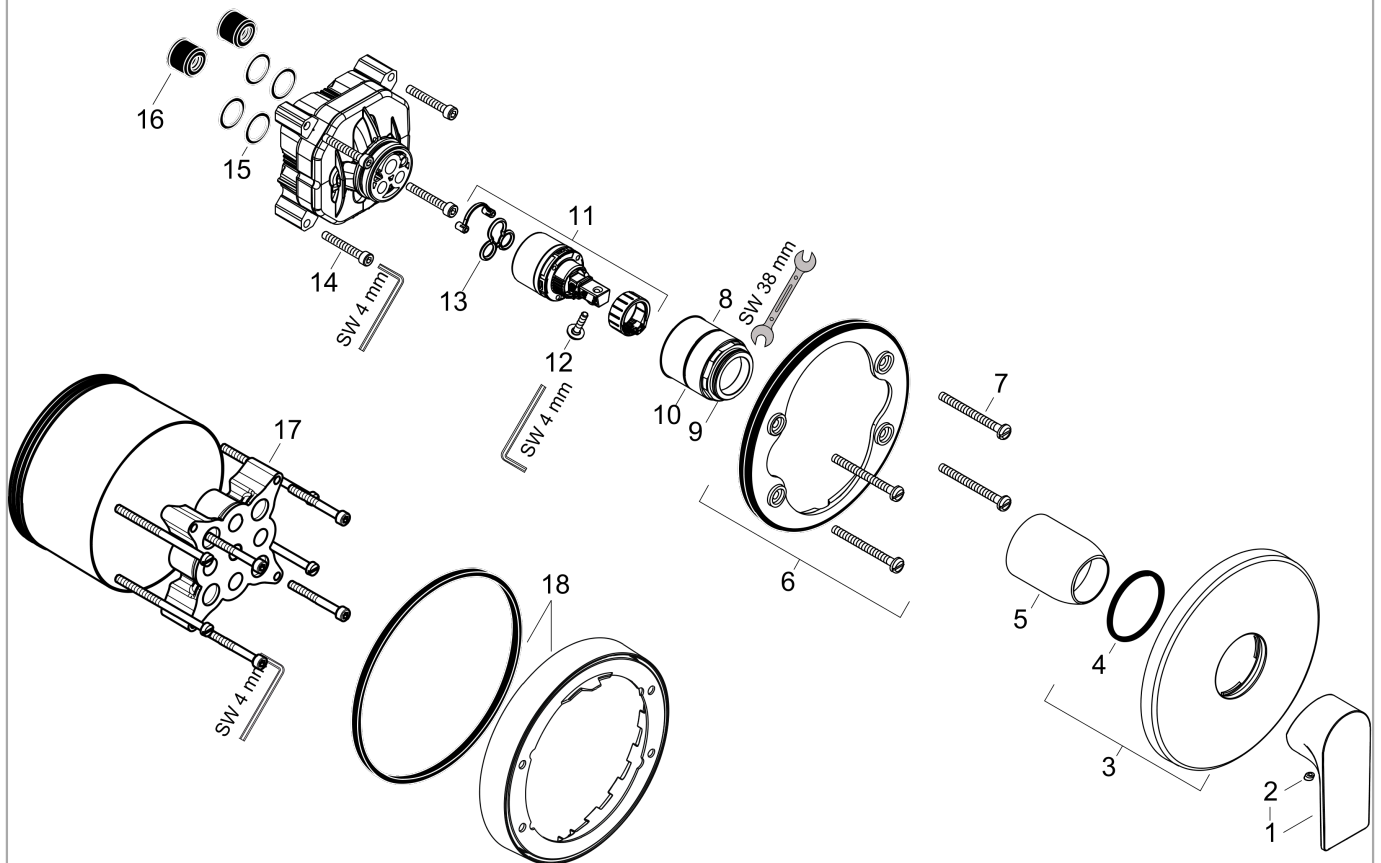

Rebris E

Single lever shower mixer for concealed installation for iBox universal

Surfaces: **Chrome** Article Number: **72668000**

Description

product features

- 1 function
- maximum flow rate at 3 bar: 23,4 l/min
- ceramic cartridge
- temperature limitation adjustable
- connection type: basic set
- min. operating pressure: 1 bar
- max. operating pressure: 10 bar

Design awards

reddot winner 2022

Certificates

Product image

Scale drawing

Flowchart

Rebris E

Single lever shower mixer for concealed installation for iBox universal

Surfaces: **Chrome** Article Number: **72668000**

Exploded Drawing

Year of production: >06/22

Rebris E**Single lever shower mixer for concealed installation for iBox universal**Surfaces: **Chrome** Article Number: **72668000****Spare part list**

Year of production: >06/22

Pos.	Description	Article Number	Price	PU
1	handle	94655000	€ 44,63	1
2	screw cover	96338000	€ 3,21	1
3	escutcheon Ø 150 mm	98792000	€ 57,12	1
4	O-ring 43x3	98418000	€ 3,21	1
5	sleeve	98790000	€ 28,20	1
6	holder for escutcheon	98793000	€ 35,94	1
7	set of fixing screws	96454000	€ 8,45	1
8	nut	98796000	€ 35,94	1
9	O-ring 30x1,5	98433000	€ 3,21	1
10	O-ring 39x1,5	98400000	€ 3,21	1
11	cartridge, assy	92730000	€ 57,12	1
12	locking screw for handle	95140000	€ 5,24	1
13	seal	95008000	€ 8,45	1
14	hexagon socket screw M5x35	95209000	€ 3,21	1
15	O-ring 16x2	98133000	€ 3,21	1
16	noise reduction	94073000	€ 22,37	1
17	extension 25 mm	13595000	-	1
18	extension 22 mm (Ø 150 mm)	13597000	-	1
a	concealed item	01800180	-	1