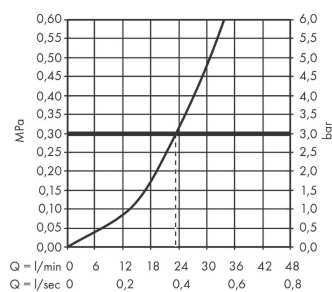

Rebris E

Single lever shower mixer for concealed installation for iBox universal

Surfaces: **Chrome** Article Number: **72668000**

Description

product features

- 1 function
- maximum flow rate at 3 bar: 23,4 l/min
- ceramic cartridge
- temperature limitation adjustable
- connection type: basic set
- min. operating pressure: 1 bar
- max. operating pressure: 10 bar

Design awards

reddot winner 2022

Certificates

Product image

Scale drawing

Flowchart

Rebris E

Single lever shower mixer for concealed installation for iBox universal