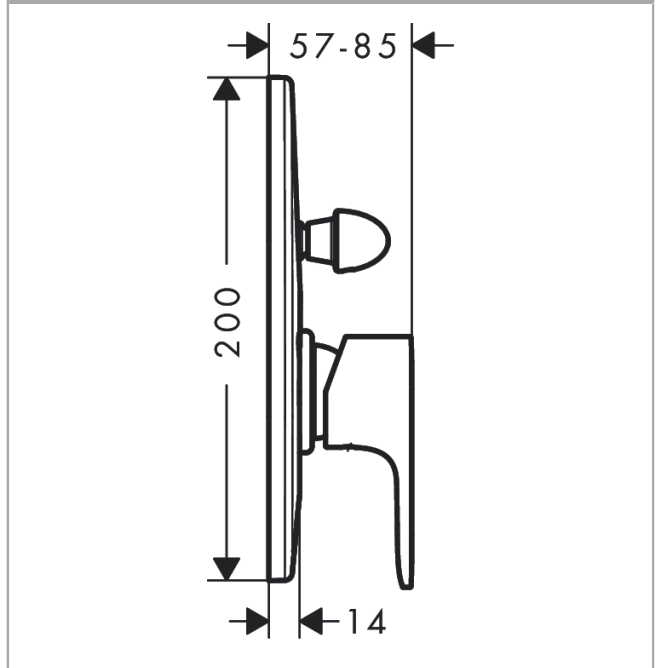

Rebris E
Single lever bath mixer set for concealed installation
 Surfaces: **Chrome** Article Number: **72458000**

Description

product features

- consists of: Single lever bath mixer, basic set
- 2 functions
- maximum flow rate at 3 bar: 30,7 l/min
- flow rate for bath spout at 3 bar: 30,7 l/min
- flow rate of hand shower at 3 bar: 27,4 l/min
- ceramic cartridge
- temperature limitation adjustable
- diverter with automatic resetting
- connection type: basic set
- min. operating pressure: 1 bar
- max. operating pressure: 10 bar

Design awards

reddot winner 2022

Product image

Scale drawing

Flowchart

Rebris E
Single lever bath mixer set for concealed installation
 Surfaces: **Chrome** Article Number: **72458000**

Exploded Drawing

Year of production: >06/22

Rebris E**Single lever bath mixer set for concealed installation**Surfaces: **Chrome** Article Number: **72458000****Spare part list**

Year of production: >06/22

Pos.	Description	Article Number	Price	PU
1	handle	94655000	€ 44,63	1
2	screw cover	96338000	€ 3,21	1
3	escutcheon bath/shower mixer	95011000	€ 44,63	1
4	O-Ring 48x3	95508000	€ 3,21	1
5	flange	96348000	€ 11,31	1
6	diverter assy with sleeve and handle	95015000	€ 100,44	1
7	diverter knob cpl.	95013000	€ 13,92	1
8	hollow set screw M4x10	97667000	€ 3,21	1
9	cover cap	95433000	€ 5,24	1
10	hollow screw	96065000	€ 5,24	1
11	O-ring 14x3	98130000	€ 3,21	1
12	O-ring 10x1,5	98123000	€ 3,21	1
13	O-ring 16x2,5	98134000	€ 3,21	1
14	O-ring 13x2	98128000	€ 3,21	1
15	selector assy	96937000	€ 18,33	1
16	extension set 28 mm tub mixer	32498000	€ 162,08	1
17	O-ring 12x1,5	98430000	€ 3,21	1
18	concealed item	31741180	-	1