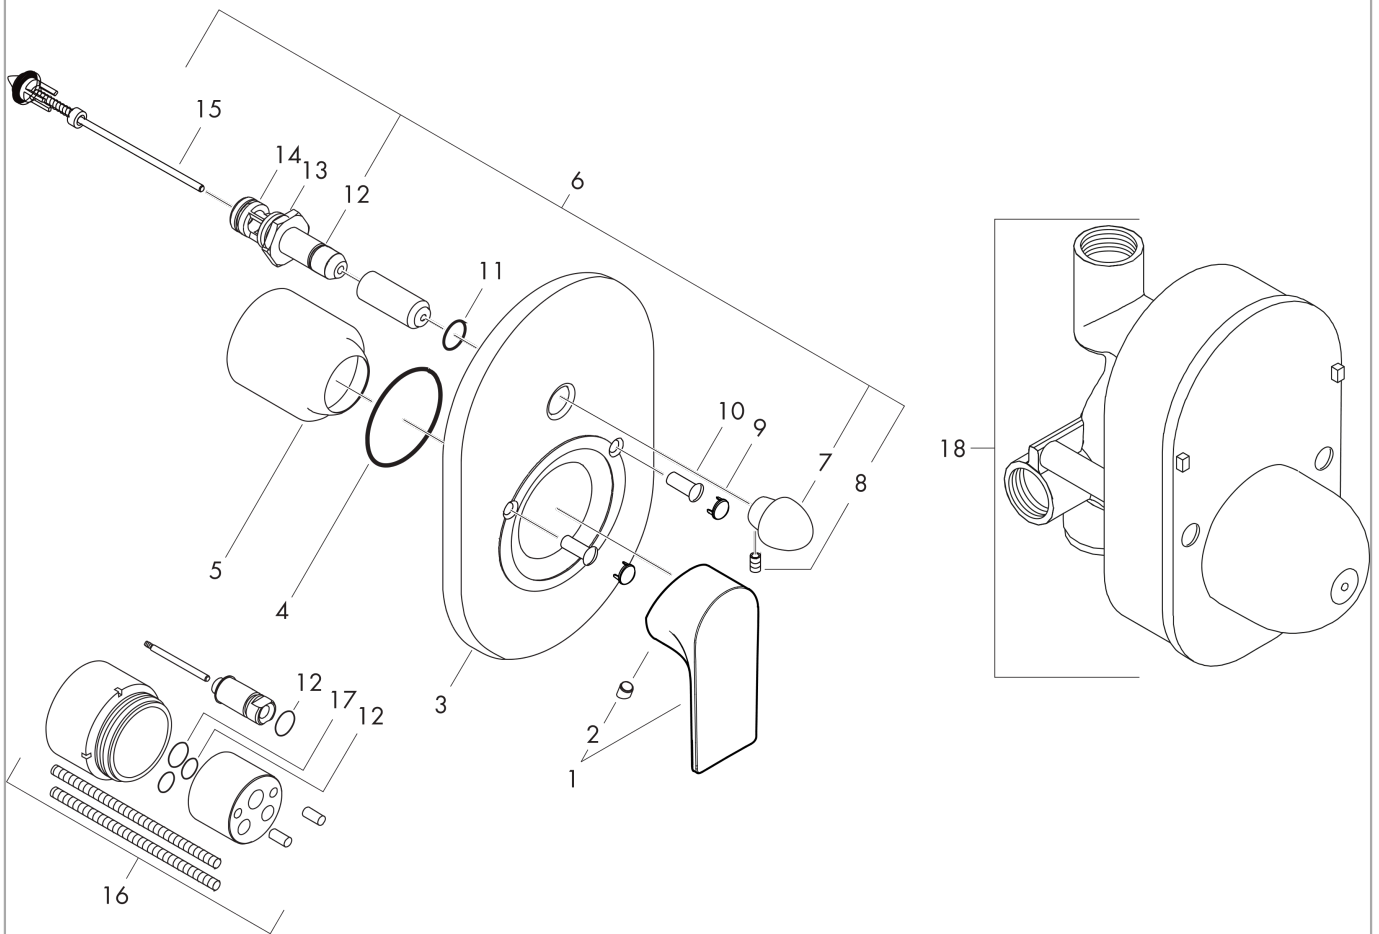

Rebris E
Single lever bath mixer set for concealed installation
 Surfaces: **Chrome** Article Number: **72458000**

Description

product features

- consists of: Single lever bath mixer, basic set
- 2 functions
- maximum flow rate at 3 bar: 30,7 l/min
- flow rate for bath spout at 3 bar: 30,7 l/min
- flow rate of hand shower at 3 bar: 27,4 l/min
- ceramic cartridge
- temperature limitation adjustable
- diverter with automatic resetting
- connection type: basic set
- min. operating pressure: 1 bar
- max. operating pressure: 10 bar

Design awards

reddot winner 2022

Product image

Scale drawing

Flowchart

Rebris E
Single lever bath mixer set for concealed installation
 Surfaces: **Chrome** Article Number: **72458000**

Exploded Drawing

Year of production: >06/22

Rebris E**Single lever bath mixer set for concealed installation**Surfaces: **Chrome** Article Number: **72458000****Spare part list**

Year of production: >06/22

Pos.	Description	Article Number	Price	PU
1	handle	94655000	€ 44,63	1
2	screw cover	96338000	€ 3,21	1
3	escutcheon bath/shower mixer	95011000	€ 44,63	1
4	O-Ring 48x3	95508000	€ 3,21	1
5	flange	96348000	€ 11,31	1
6	diverter assy with sleeve and handle	95015000	€ 100,44	1
7	diverter knob cpl.	95013000	€ 13,92	1
8	hollow set screw M4x10	97667000	€ 3,21	1
9	cover cap	95433000	€ 5,24	1
10	hollow screw	96065000	€ 5,24	1
11	O-ring 14x3	98130000	€ 3,21	1
12	O-ring 10x1,5	98123000	€ 3,21	1
13	O-ring 16x2,5	98134000	€ 3,21	1
14	O-ring 13x2	98128000	€ 3,21	1
15	selector assy	96937000	€ 18,33	1
16	extension set 28 mm tub mixer	32498000	€ 162,08	1
17	O-ring 12x1,5	98430000	€ 3,21	1
18	concealed item	31741180	-	1