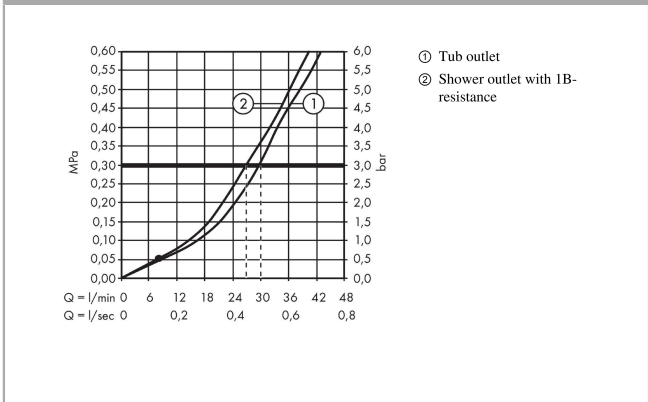

Rebris E
Single lever bath mixer set for concealed installation
 Surfaces: **Chrome** Article Number: **72458000**

Description

product features

- consists of: Single lever bath mixer, basic set
- 2 functions
- maximum flow rate at 3 bar: 30,7 l/min
- flow rate for bath spout at 3 bar: 30,7 l/min
- flow rate of hand shower at 3 bar: 27,4 l/min
- ceramic cartridge
- temperature limitation adjustable
- diverter with automatic resetting
- connection type: basic set
- min. operating pressure: 1 bar
- max. operating pressure: 10 bar

Design awards

reddot winner 2022

Product image

Scale drawing

Flowchart

Rebris E
Single lever bath mixer set for concealed installation
 Surfaces: **Chrome** Article Number: **72458000**

Exploded Drawing

Year of production: >06/22