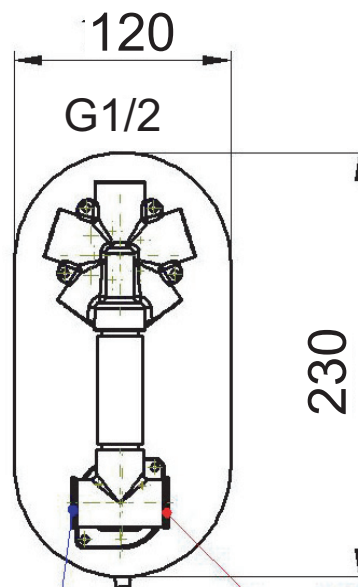

ART. COD.

NT 94

G1/2 FREDDA
G1/2 COLD

G1/2 CALDA
G1/2 HOT

MATERIALI / MATERIALS

OTTONE CROMATO / CHROME PLATED BRASS

CROMATURA / CHROME PLATING

UNI EN 248