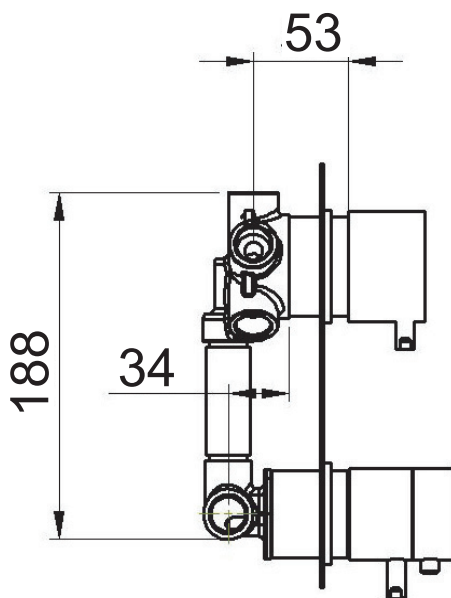

ART. COD.

NT 94

G1/2 FREDDA
G1/2 COLD

G1/2 CALDA
G1/2 HOT

MATERIALI / MATERIALS

OTTONE CROMATO / CHROME PLATED BRASS

CROMATURA / CHROME PLATING

UNI EN 248