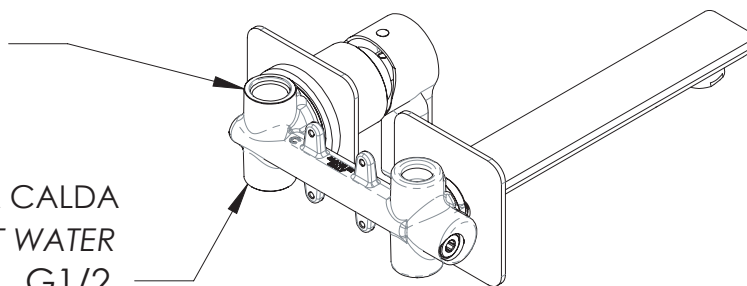

Miscelatore monocomando lavabo da incasso in ottone cromato, bocca 18 cm.

Built-in basin single-lever mixer in chrome plated brass. cm 18 spout.

SCHEDA TECNICA - TECHNICAL FEATURES

ACQUA FREDDA
COLD WATER
G1/2

ACQUA CALDA
HOT WATER
G1/2

CARATTERISTICHE - FEATURES

Disponibile in Finitura
Available in Finishing

Perfect Tune
Perfect Tune

COMPONENTI - COMPONENTS

Cartuccia R52
Cartridge R52

Aeratore 83A
Aerator 83A

FINITURE - FINISHING