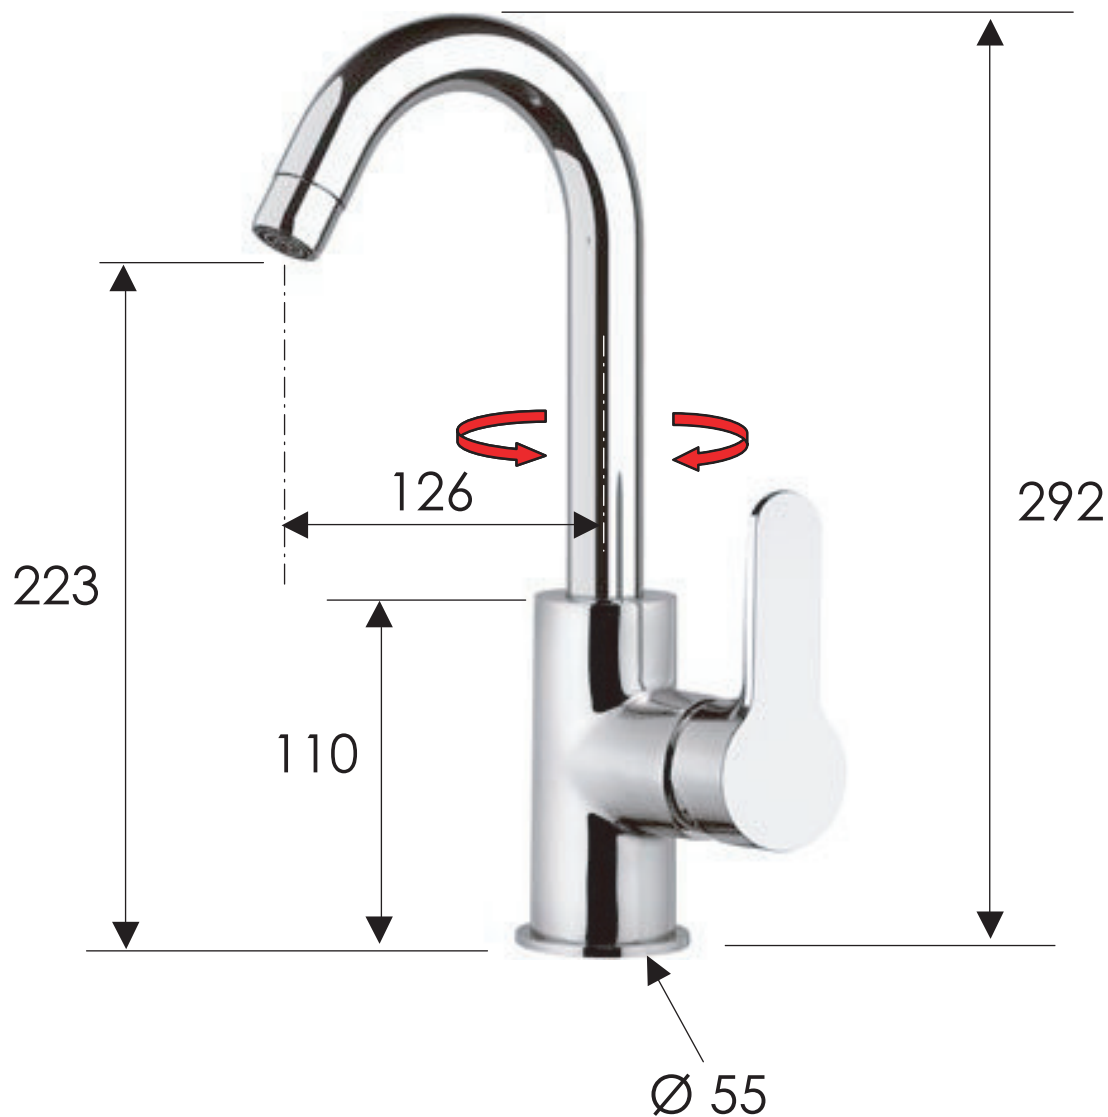

REMER

RUBINETTERIE

SCHEDA TECNICA

TECHNICAL FEATURES

ART. COD.

W72C

MATERIALI / MATERIALS

OTTONE CROMATO / CHROME PLATED BRASS