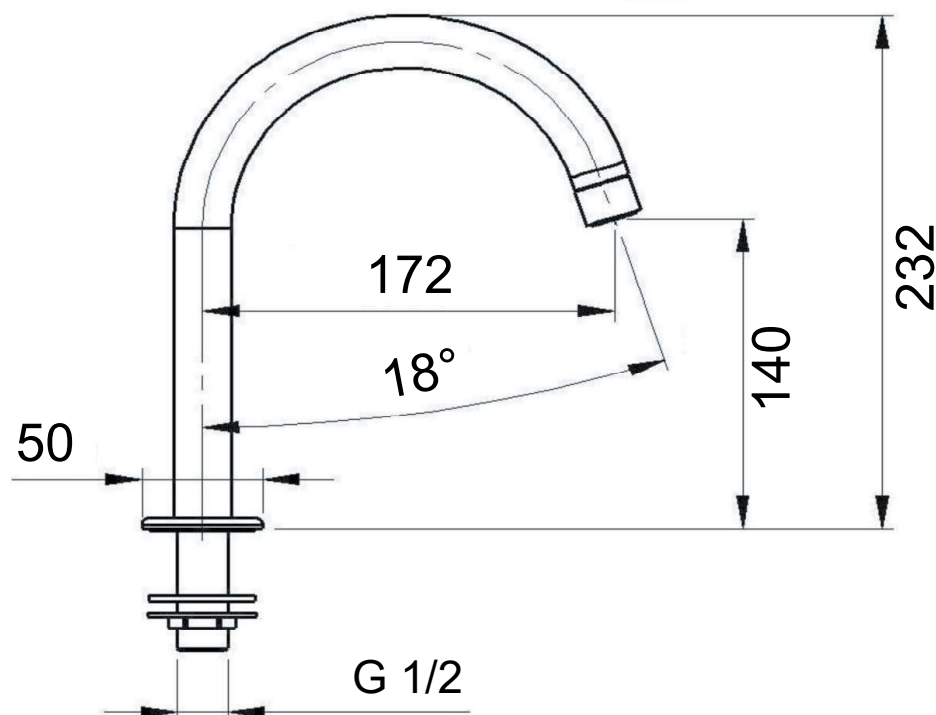

SCHEDA TECNICA

TECHNICAL FEATURES

ART. COD.

N 57

MISCELATORE
MIXER

ENTRATA
INLET

MATERIALI / MATERIALS

OTTONE CROMATO / CHROME PLATED BRASS