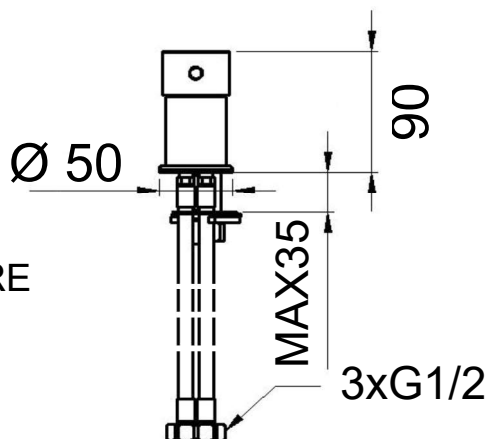

SCHEDA TECNICA

TECHNICAL FEATURES

ART. COD.

N 57

MISCELATORE
MIXER

ENTRATA
INLET

MATERIALI / MATERIALS

OTTONE CROMATO / CHROME PLATED BRASS