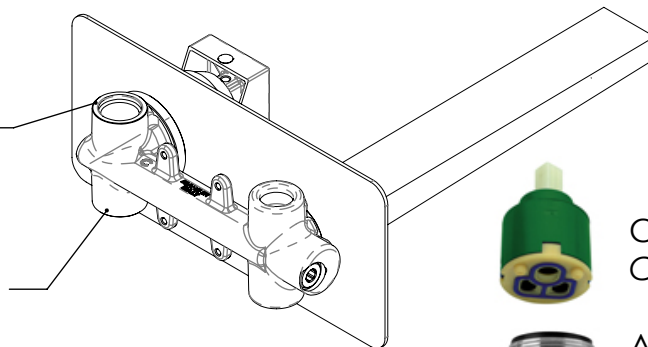

min 23
max 55

ACQUA FREDDA
COLD WATER
G1/2

ACQUA CALDA
HOT WATER
G1/2

Cartuccia R52
Cartridge R52

Aeratore 83A
Aerator 83A

MATERIALI / MATERIALS

OTTONE CROMATO / CHROME PLATED BRASS

CROMATURA / CHROME PLATING