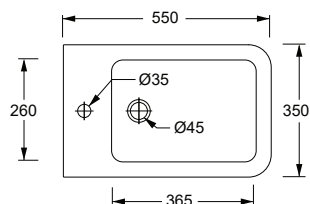

Accessori / Accesories

COD.

Piletta in ceramica scarico libero
Ceramic free flow drain

PIL006

Piletta Up&Down
Up&Down drain

PIL008

Protezione fonoassorbente
Sound absorbing protection

MPRSO

Fissaggio per vaso/bidet sospeso
Fixing screws for WC/bidet wall hung

COD.

FIX10

Staffe di fissaggio per vaso/bidet sospeso
Fixing brackets for wall hung WC/bidet

FIX04

TECNICAL SHEET n°: 63	DESIGNER: MASSIMILIANO BRACONI	CODE: 31220101	Alice Ceramica srl Via Sassacci, 17 - 01033 Civita Castellana (VT), Italy Tel [+39] 0761.598.328 [+39] 0761.513.252 Fax [+39]0761.540.352 www.aliceceramica.com - info@aliceceramica.it		
SHEET FORMAT: A4	ISO	REVISION: 00	SCALE: 1:20	DATE: 04/01/2023	
REGULATION: EN 14528 / EN 36 / Dop- 14528*	Pg: 1				
All the measurements respect the tollerances provided by the Alice Ceramica srl.					

* Regulations here shown are exclusively referred to ceramic items