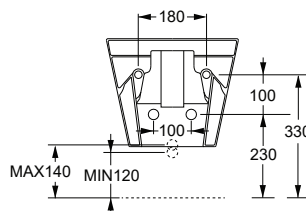

Accessori / Accesories

COD.

Piletta in ceramica scarico libero
Ceramic free flow drain

PIL006

Piletta Up&Down
Up&Down drain

PIL008

Protezione fonoassorbente
Sound absorbing protection

MPRSO

Fissaggio per vaso/bidet sospeso
Fixing screws for WC/bidet wall hung

COD.

FIX10

Staffe di fissaggio per vaso/bidet sospeso
Fixing brackets for wall hung WC/bidet

FIX04

TECNICAL SHEET n°: 63	DESIGNER: MASSIMILIANO BRACONI	CODE: 31220101	Alice Ceramica srl Via Sassacci, 17 - 01033 Civita Castellana (VT), Italy Tel [+39] 0761.598.328 [+39] 0761.513.252 Fax [+39]0761.540.352 www.aliceceramica.com - info@aliceceramica.it		
SHEET FORMAT: A4	ISO	REVISION: 00	SCALE: 1:20	DATE: 04/01/2023	
REGULATION: EN 14528 / EN 36 / Dop- 14528*	Pg: 1				
All the measurements respect the tollerances provided by the Alice Ceramica srl.					

* Regulations here shown are exclusively referred to ceramic items