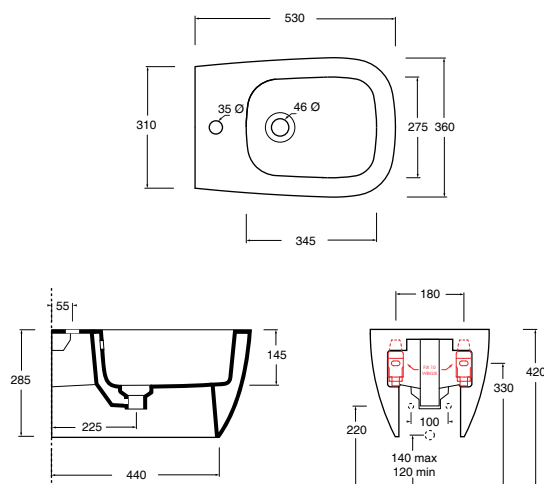

Accessori / Accesories

COD.

Piletta in ceramica scarico libero
Ceramic free flow drain

PIL006

Piletta Up&Down
Up&Down drain

PIL008

Protezione fonoassorbente
Sound absorbing protection

MPRSO

COD.

Fissaggio per vaso/bidet sospeso
Fixing screws for WC/bidet wall hung

FIX10WBKLIX

Staffe di fissaggio per vaso/bidet sospeso
Fixing brackets for wall hung WC/bidet

FIX04

TECNICAL SHEET n°: 86	DESIGNER: MASSIMILIANO BRACONI	CODE: 45010101	Alice Ceramica srl Via Sassacci, 17 - 01033 Civita Castellana (VT), Italy Tel [+39] 0761.598.328 [+39] 0761.513.252 Fax [+39]0761.540.352 www.aliceceramica.com - info@aliceceramica.it		
SHEET FORMAT: A4	ISO	REVISION: 00	SCALE: 1:20	DATE: 30/03/2023	
REGULATION: EN 14528 / EN 36 / Dop- 14528*			Pg: 1		
All the measurements respect the tollerances provided by the Alice Ceramica srl.					

* Regulations here shown are exclusively referred to ceramic items