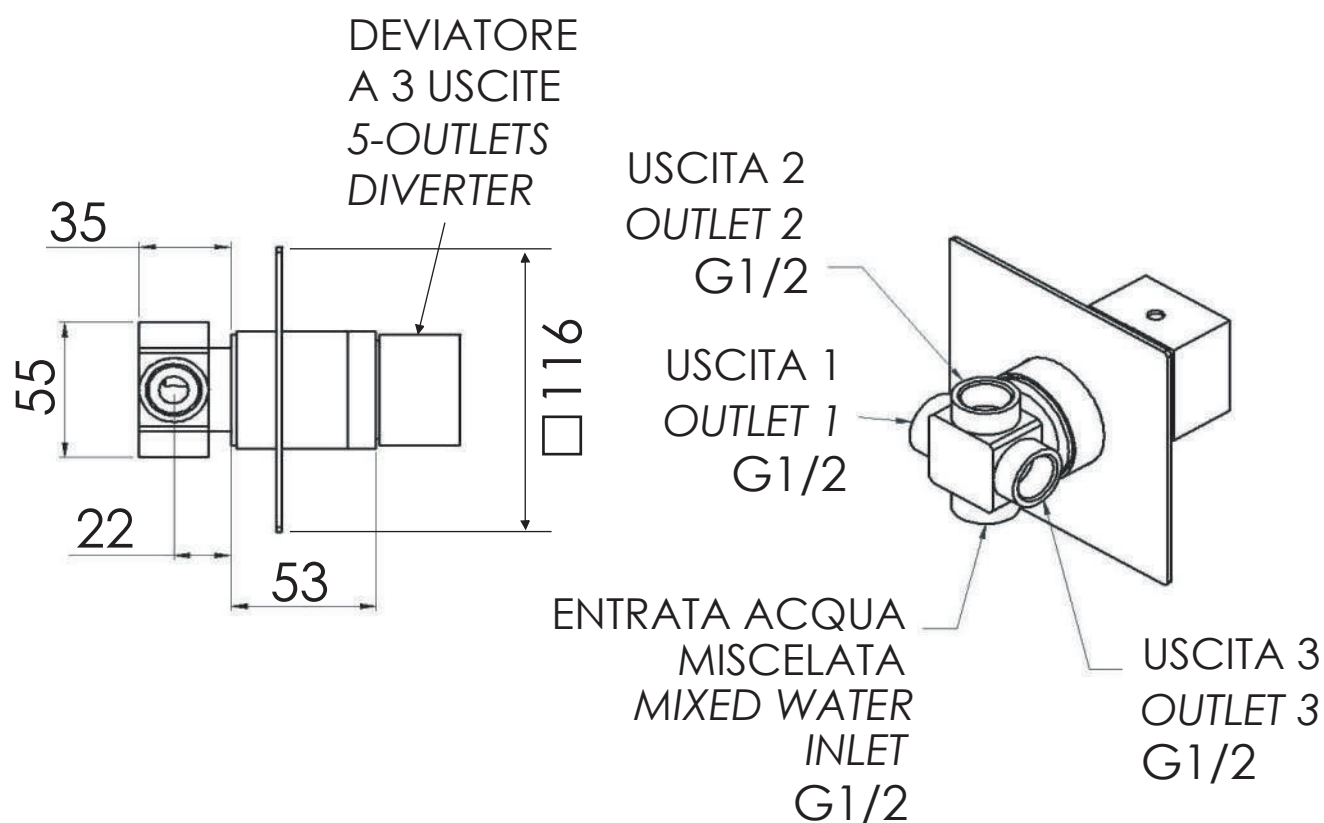

REMER

RUBINETTERIE

SCHEDA TECNICA

TECHNICAL FEATURES

ART. COD.

Q93DEV3

MATERIALI / MATERIALS

OTTONE CROMATO / CHROME PLATED BRASS