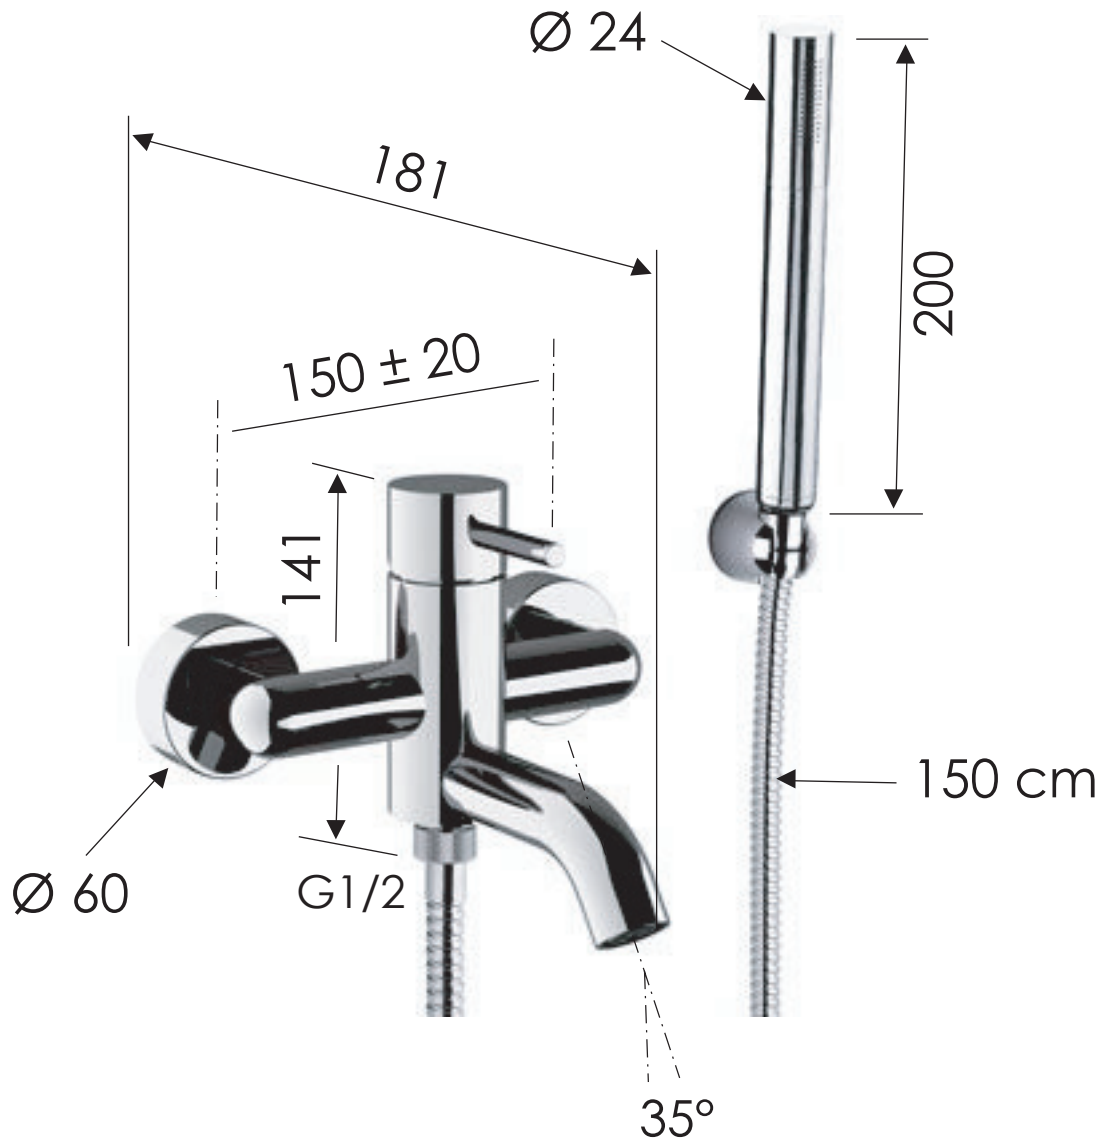

REMER

RUBINETTERIE

SCHEDA TECNICA

TECHNICAL FEATURES

ART. COD.

X02

MATERIALI / MATERIALS

OTTONE CROMATO / CHROME PLATED BRASS