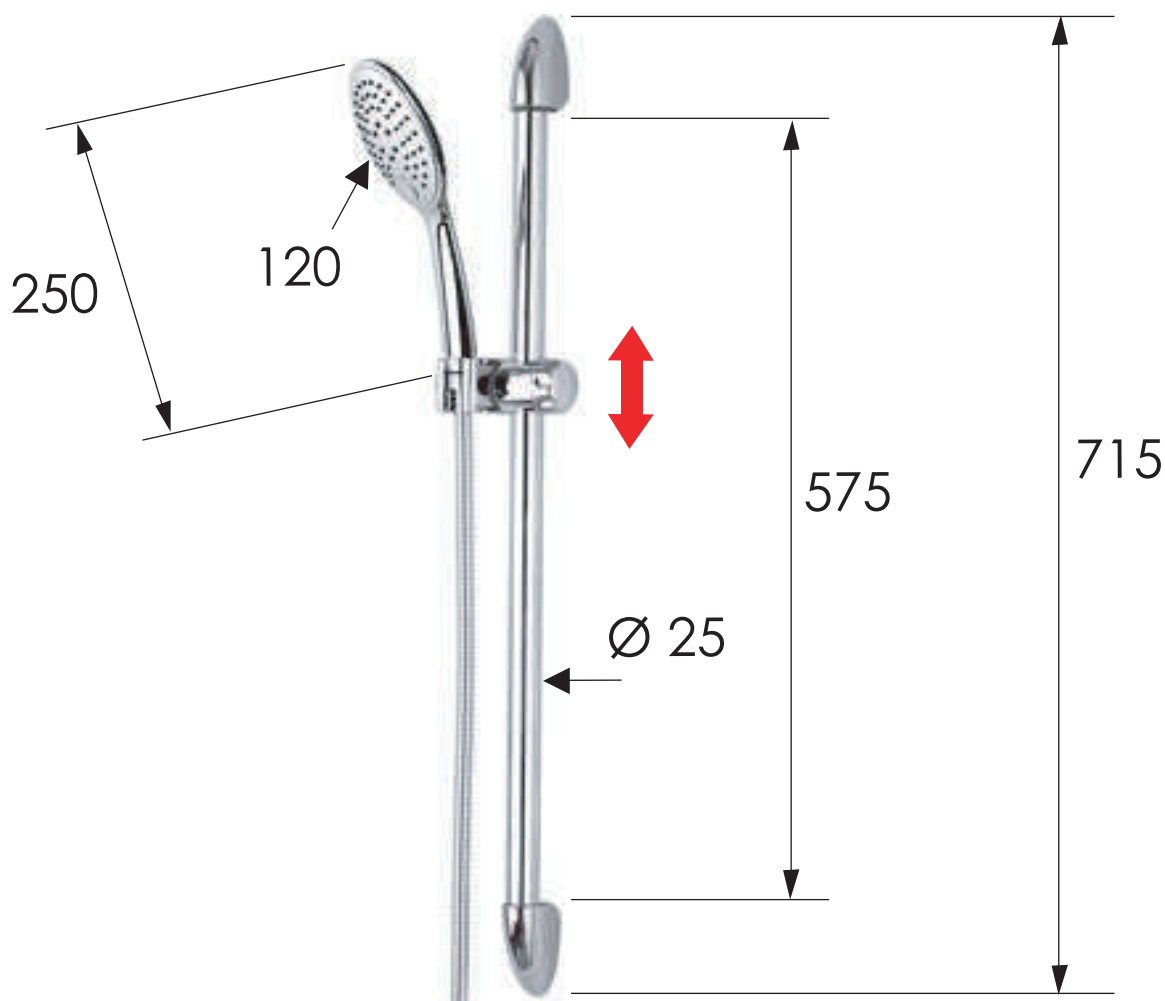

# REMER

RUBINETTERIE

SCHEDA TECNICA

TECHNICAL FEATURES

ART. COD.

**311F315P3**

3 FUNZIONI / 3 FUNCTIONS

MATERIALI / MATERIALS

OTTONE CROMATO / CHROME PLATED BRASS

ABS CROMATO / CHROME PLATED ABS

CROMATURA / CHROME PLATING

UNI EN 248

Doccetta  
Anticalcare  
Anti-limestone  
Hand Shower

Via Leonardo da Vinci 83 - 20062 Cassano d'Adda (MI) Italy - Tel. +39-0363 364211