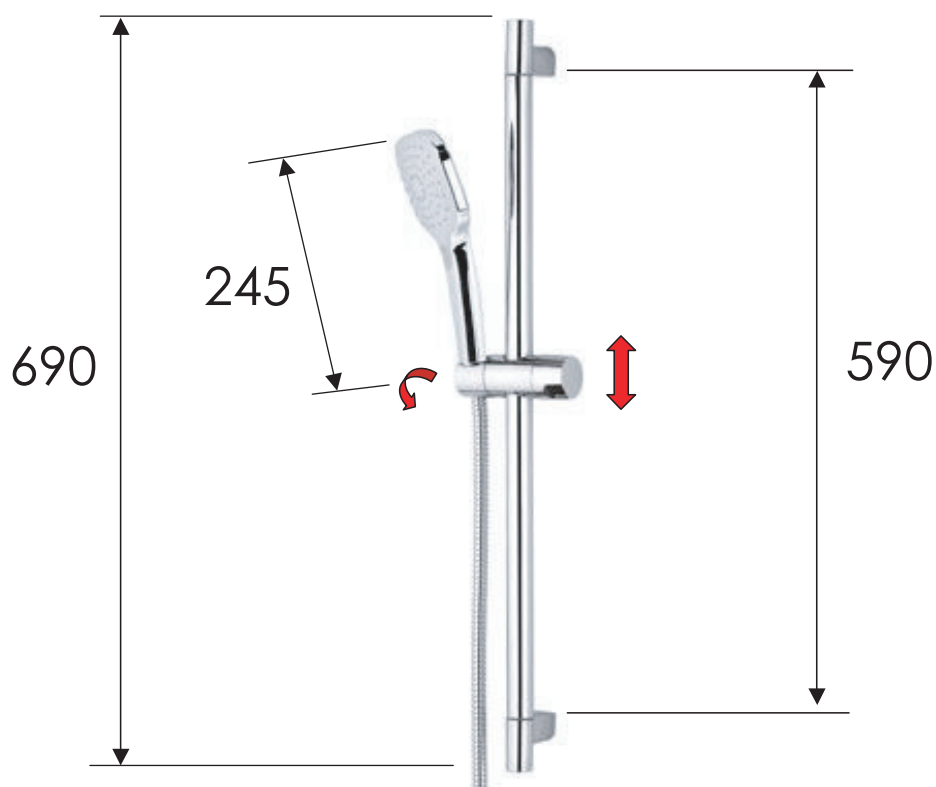

REMER

RUBINETTERIE

SCHEDA TECNICA

TECHNICAL FEATURES

ART. COD.

315R318CP

3 FUNZIONI / 3 FUNCTIONS

Getto vigoroso concentrato e getto esterno
Concentrated vigorous jet and external jet

Massaggio con getto vigoroso concentrato
Massage with vigorous concentrated jet

Getto vigoroso effetto pioggia
Vigorous rain effect jet

MATERIALI / MATERIALS

OTTONE CROMATO / CHROME PLATED BRASS

ABS CROMATO / CHROME PLATED ABS

CROMATURA / CHROME PLATING

UNI EN 248

Doccetta
Anticalcare
Anti-limestone
Hand Shower

Via Leonardo da Vinci 83 - 20062 Cassano d'Adda (MI) Italy - Tel. +39-0363 364211

info@remer.eu www.remer.eu