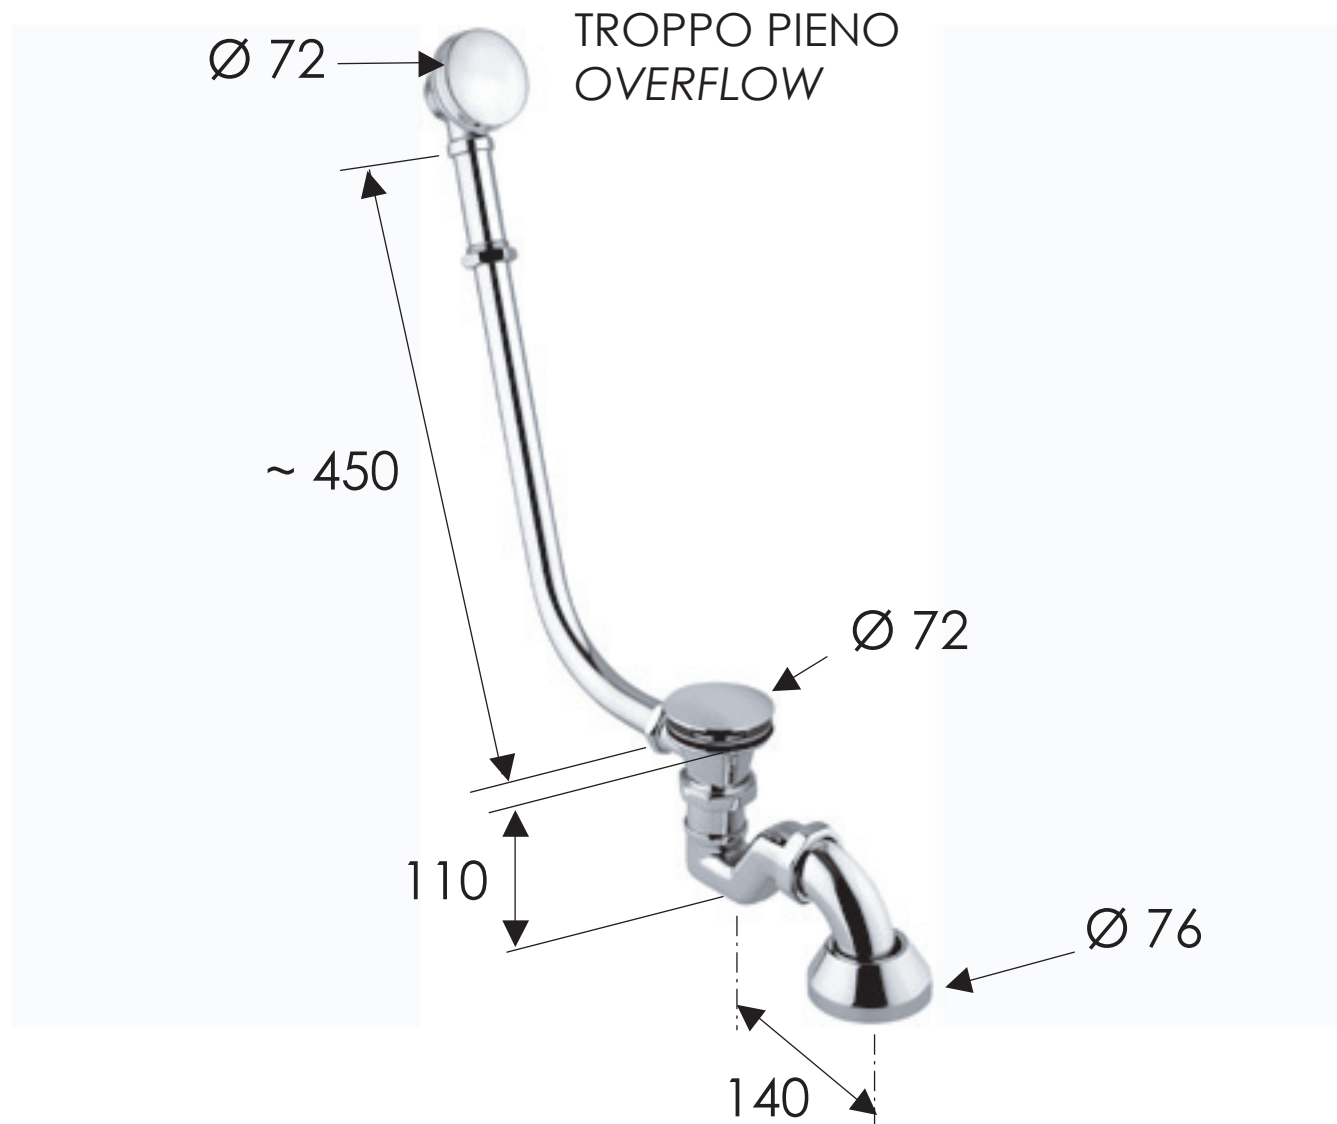

# REMER

RUBINETTERIE

SCHEDA TECNICA

TECHNICAL FEATURES

ART. COD.

**96LICC**

## MATERIALI / MATERIALS

OTTONE CROMATO / CHROME PLATED BRASS