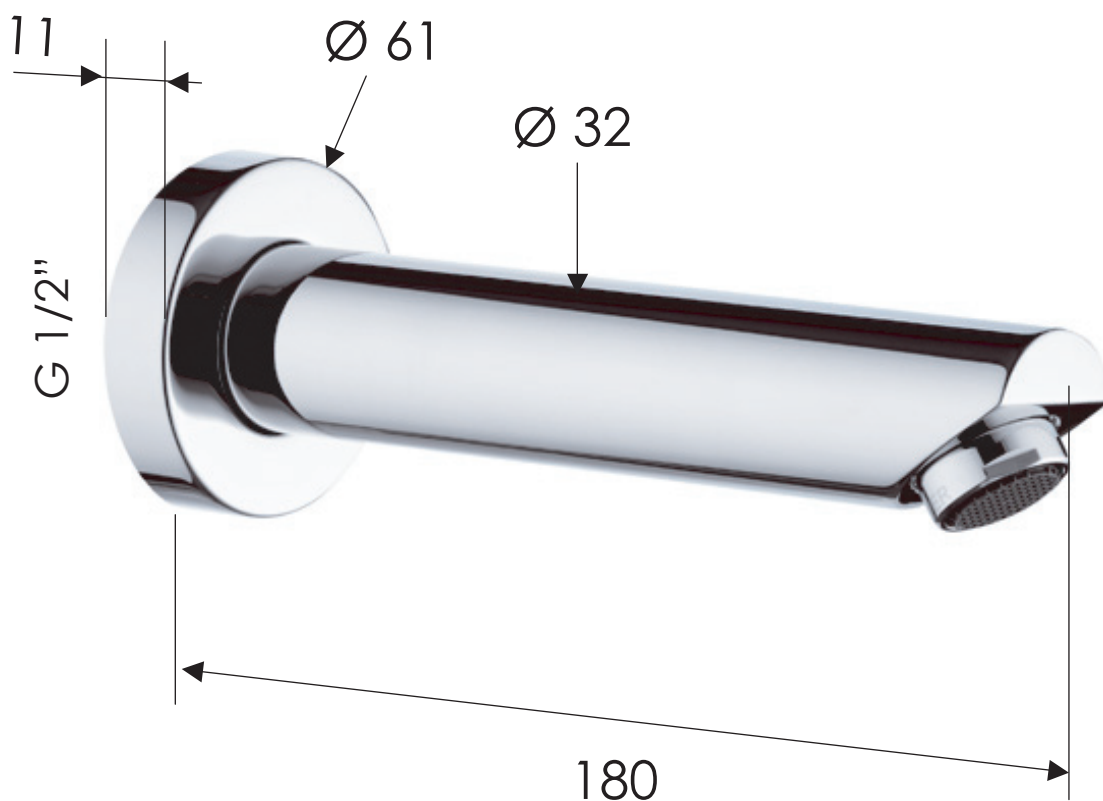

REMER

RUBINETTERIE

SCHEDA TECNICA

ART. COD.

TECHNICAL FEATURES

91M

MATERIALI / MATERIALS

OTTONE CROMATO / CHROME PLATED BRASS