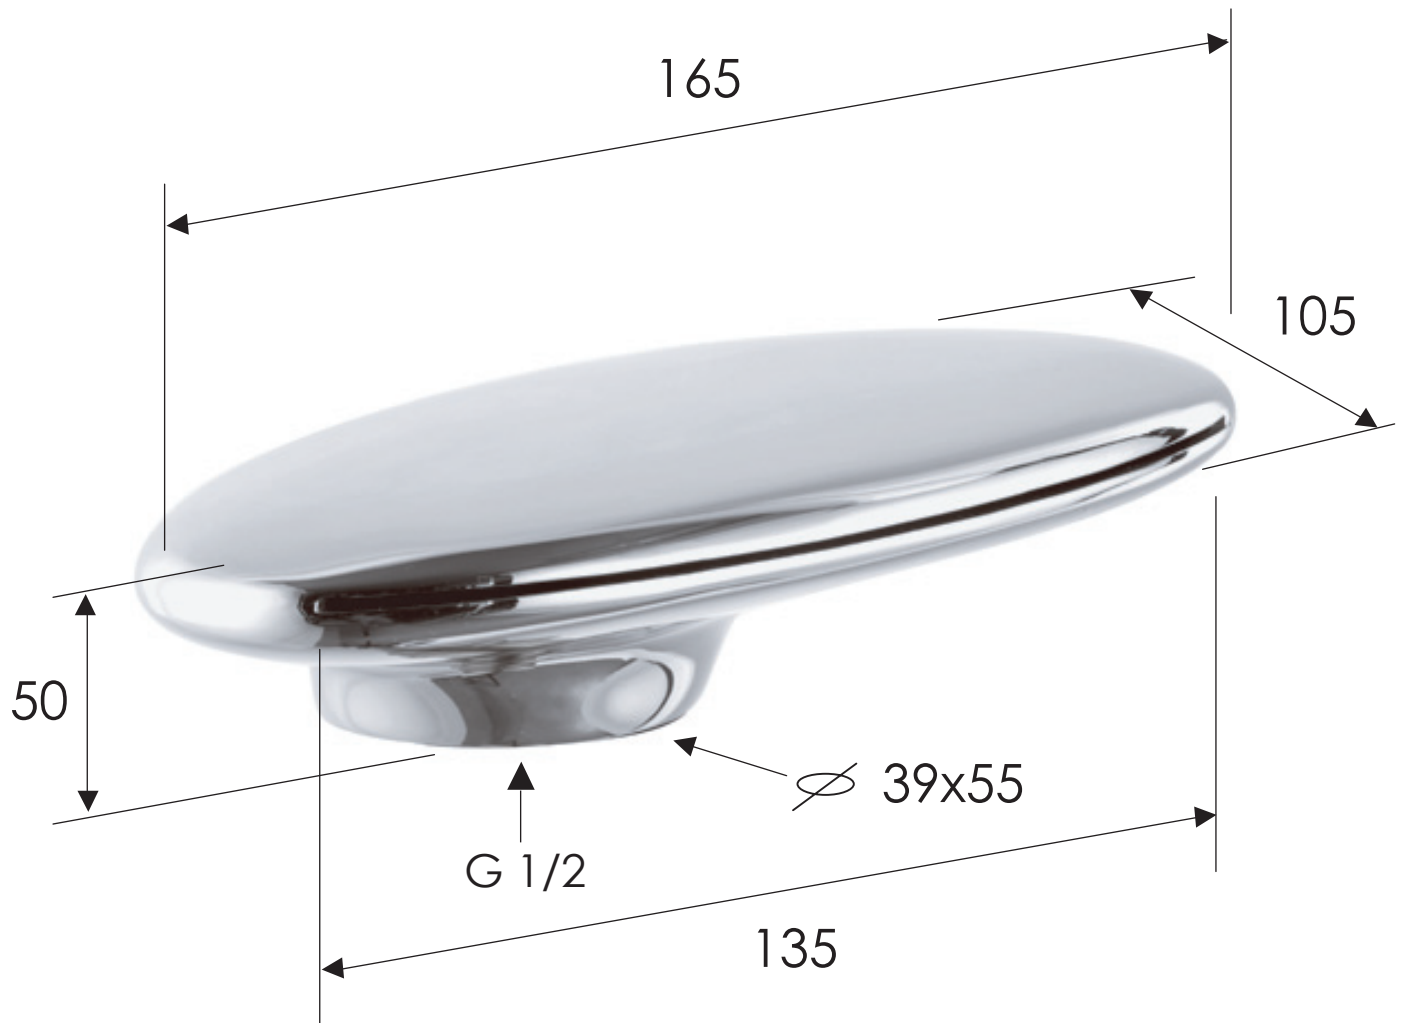

REMER

RUBINETTERIE

SCHEDA TECNICA

TECHNICAL FEATURES

ART. COD.

91UF07

MATERIALI / MATERIALS

OTTONE CROMATO / CHROME PLATED BRASS