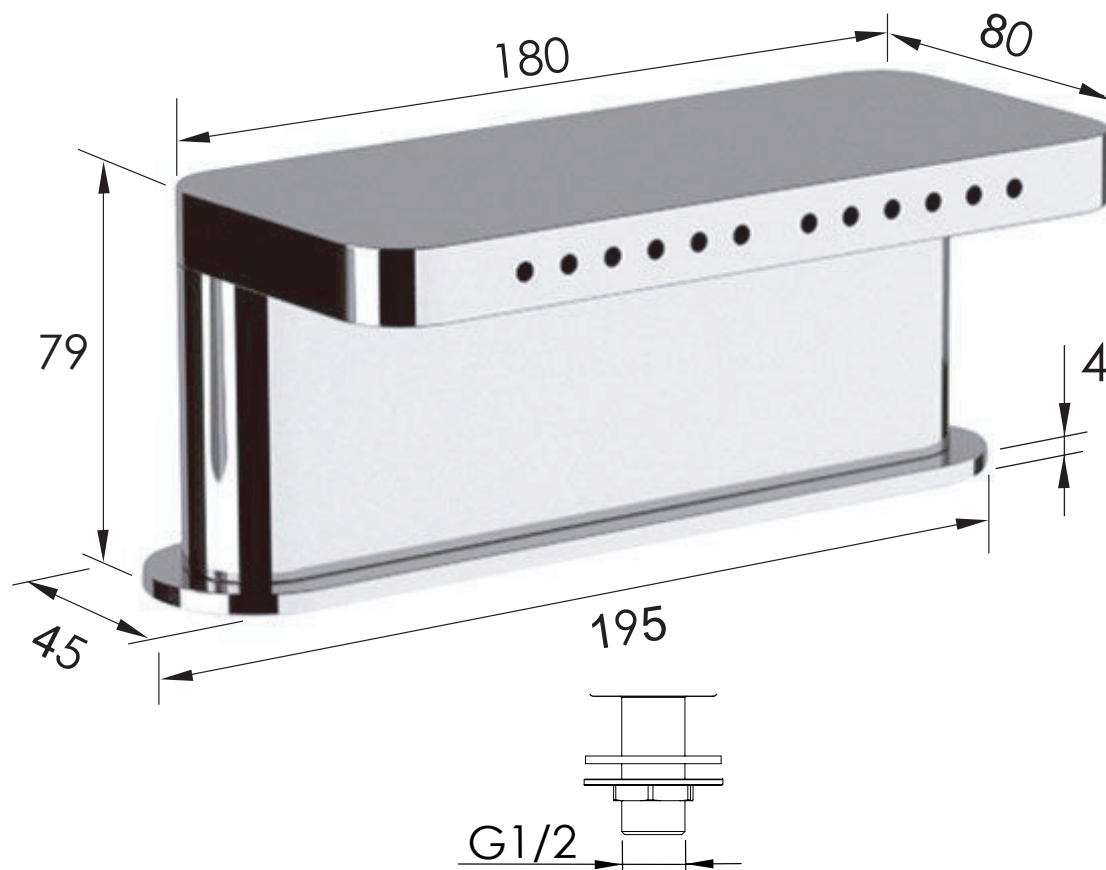

REMER

RUBINETTERIE

SCHEDA TECNICA

ART. COD.

TECHNICAL FEATURES

91NCF

MATERIALI / MATERIALS

OTTONE CROMATO / CHROME PLATED BRASS