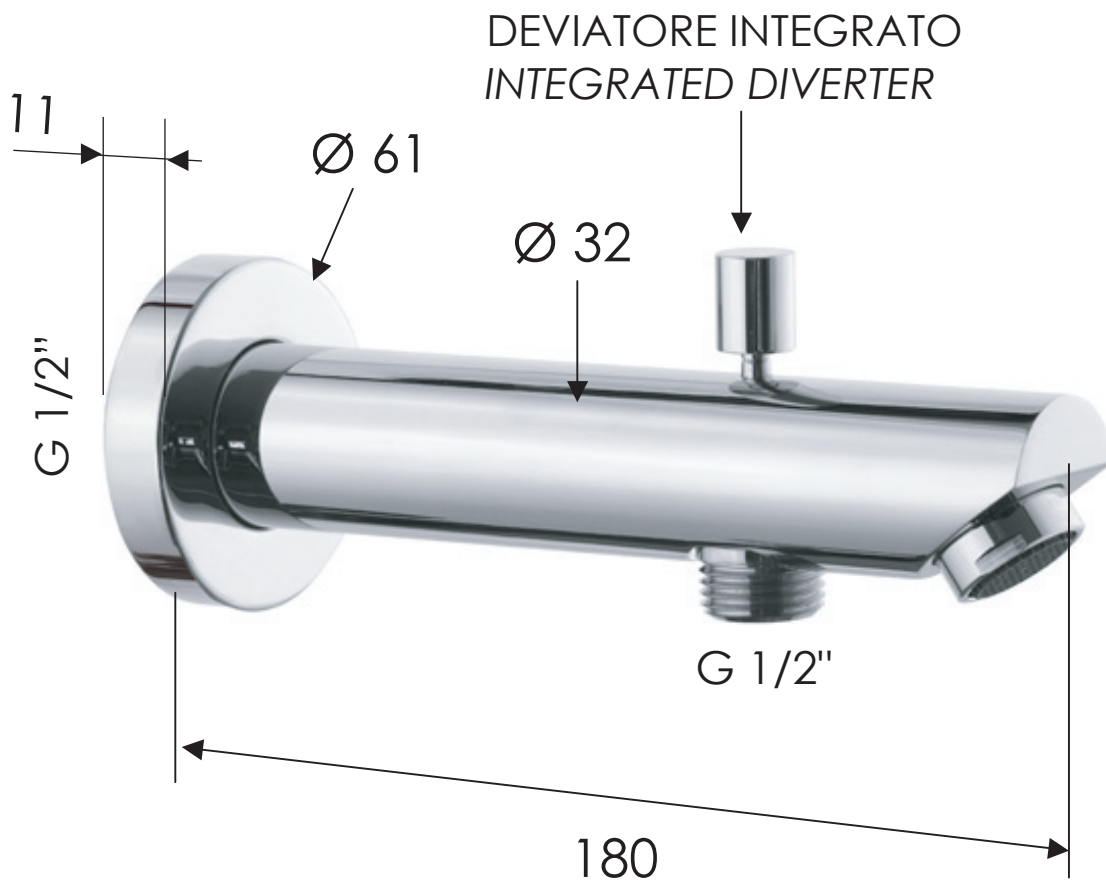

# REMER

RUBINETTERIE

SCHEDA TECNICA

TECHNICAL FEATURES

ART. COD.

**91MD**

## MATERIALI / MATERIALS

OTTONE CROMATO / CHROME PLATED BRASS