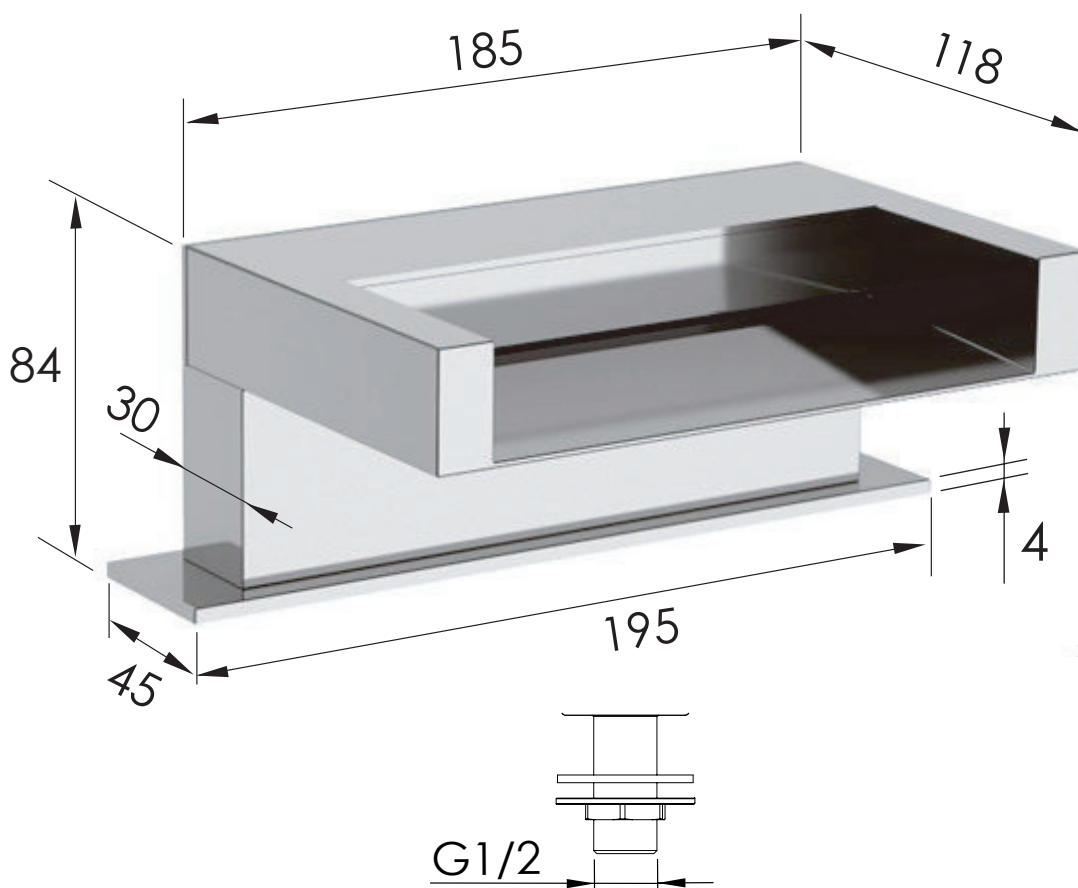

REMER

RUBINETTERIE

SCHEDA TECNICA

TECHNICAL FEATURES

ART. COD.

91ZCA

MATERIALI / MATERIALS

OTTONE CROMATO / CHROME PLATED BRASS