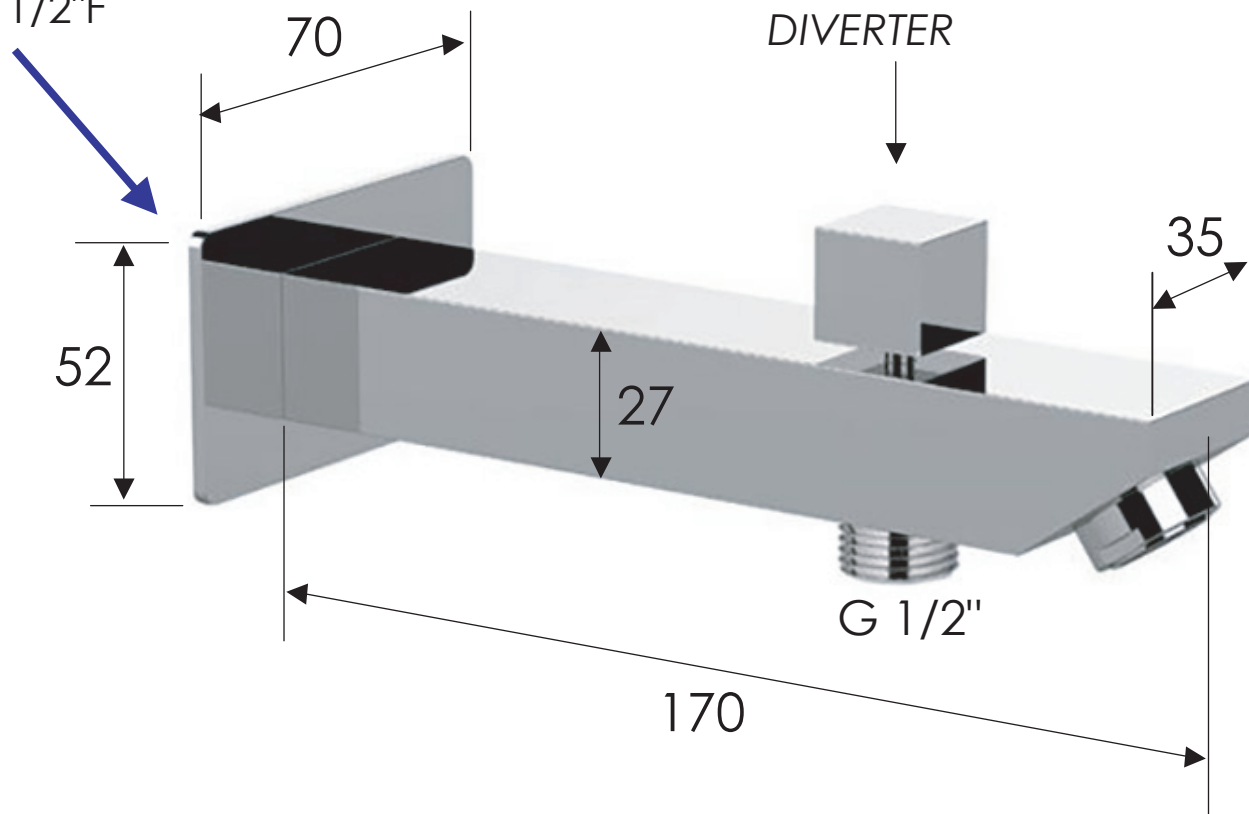

REMER

RUBINETTERIE

SCHEDA TECNICA

ART. COD.

TECHNICAL FEATURES

91QD

ATTACCO
CONNECTION
G 1/2" F

MATERIALI / MATERIALS