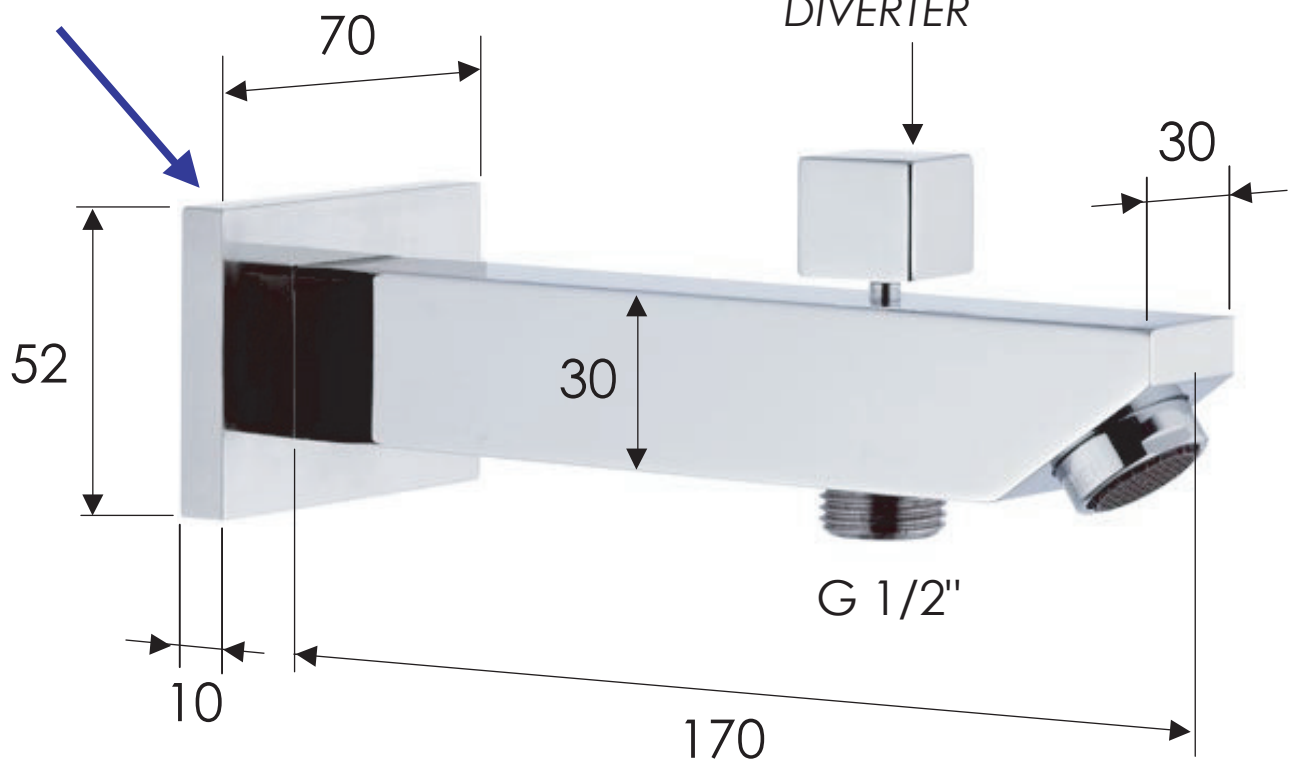

# REMER

RUBINETTERIE

SCHEDA TECNICA

ART. COD.

*TECHNICAL FEATURES*

**91SD**

ATTACCO  
CONNECTION  
G 1/2"F

DEVIATORE  
DIVERTER

## MATERIALI / MATERIALS

OTTONE CROMATO / CHROME PLATED BRASS