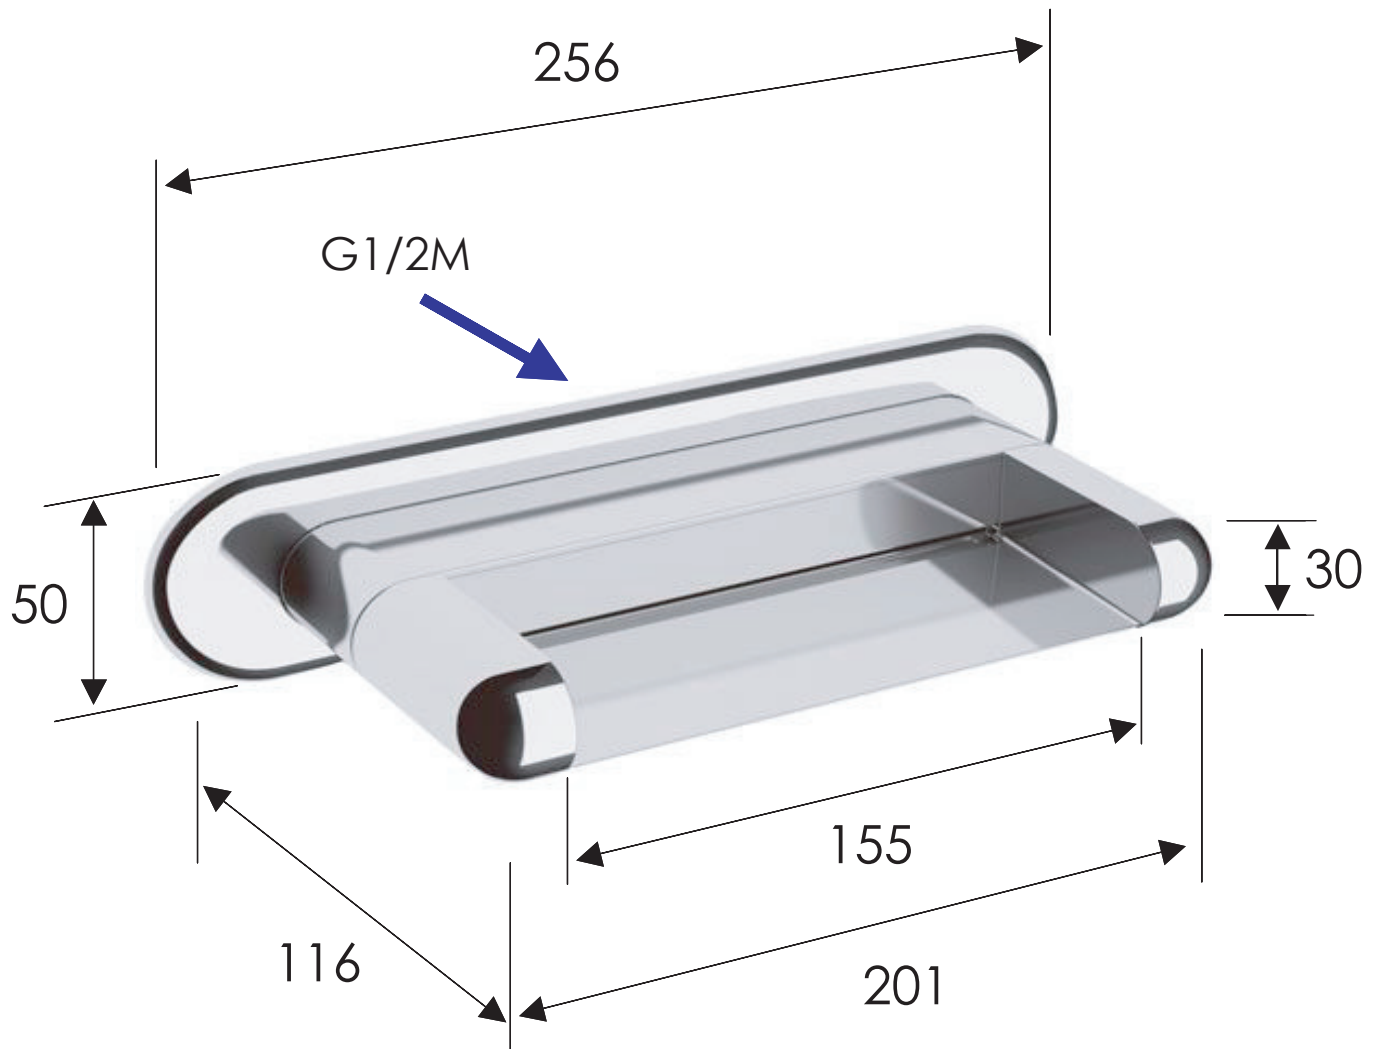

REMER

RUBINETTERIE

SCHEDA TECNICA

TECHNICAL FEATURES

ART. COD.

91NC

MATERIALI / MATERIALS

OTTONE CROMATO / CHROME PLATED BRASS