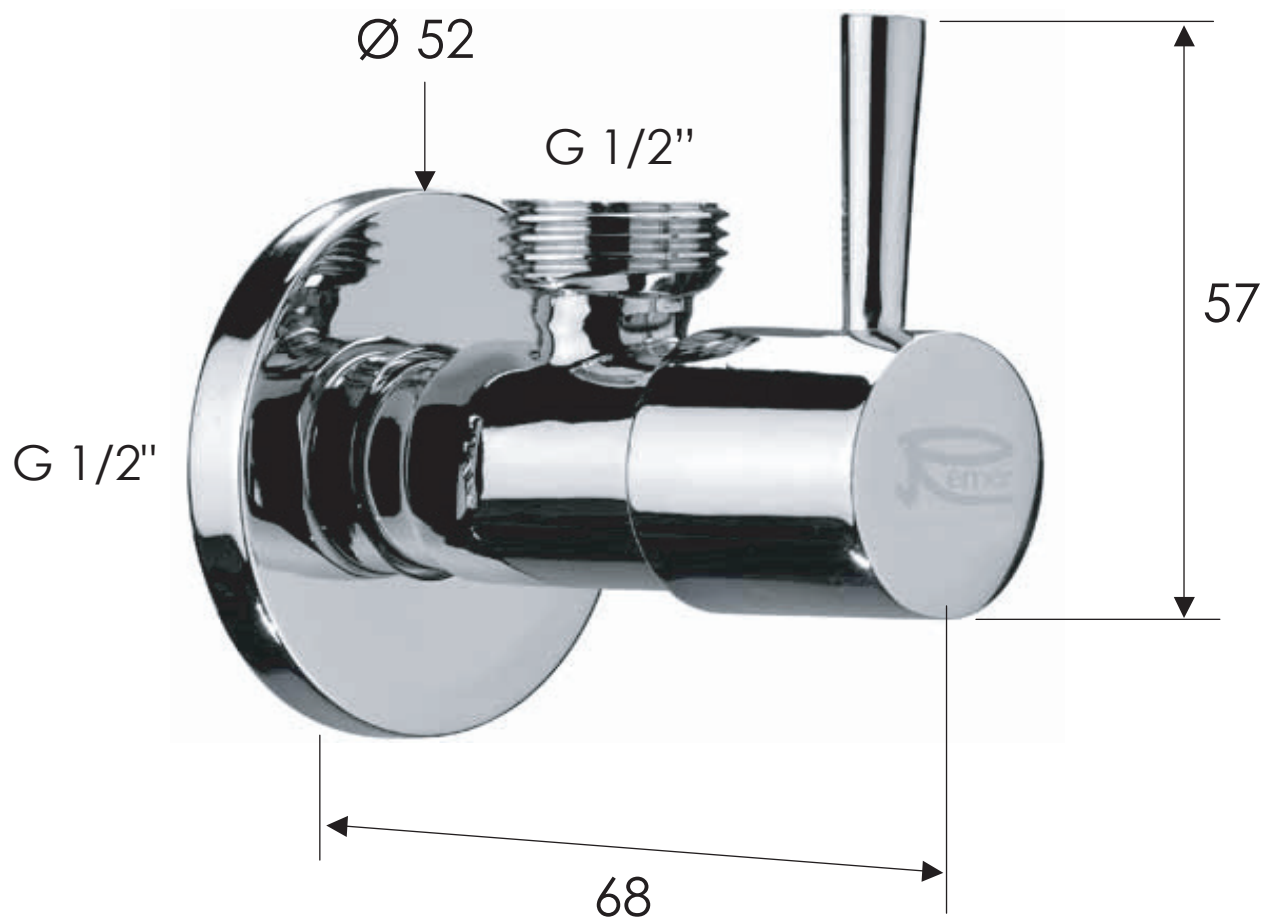

REMER

RUBINETTERIE

SCHEDA TECNICA

ART. COD.

TECHNICAL FEATURES

128L1212

MATERIALI / MATERIALS

OTTONE CROMATO / CHROME PLATED BRASS