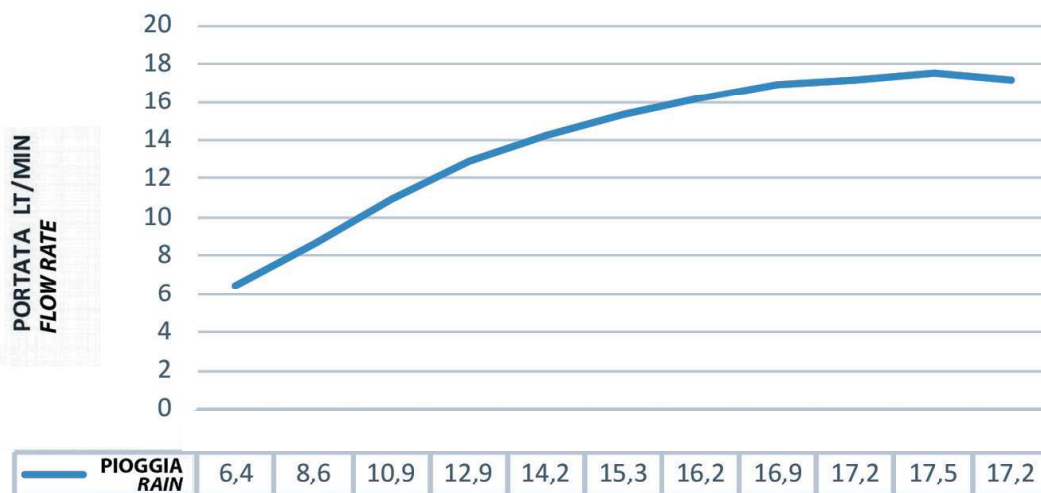

REMER

SCHEDA TECNICA

TECHNICAL FEATURES

RUBINETTERIE

ART. COD.

357EFS34

MATERIALI / MATERIALS

ACCIAIO INOX LUCIDATO A SPECCHIO / MIRROR POLISHED STAINLESS STEEL