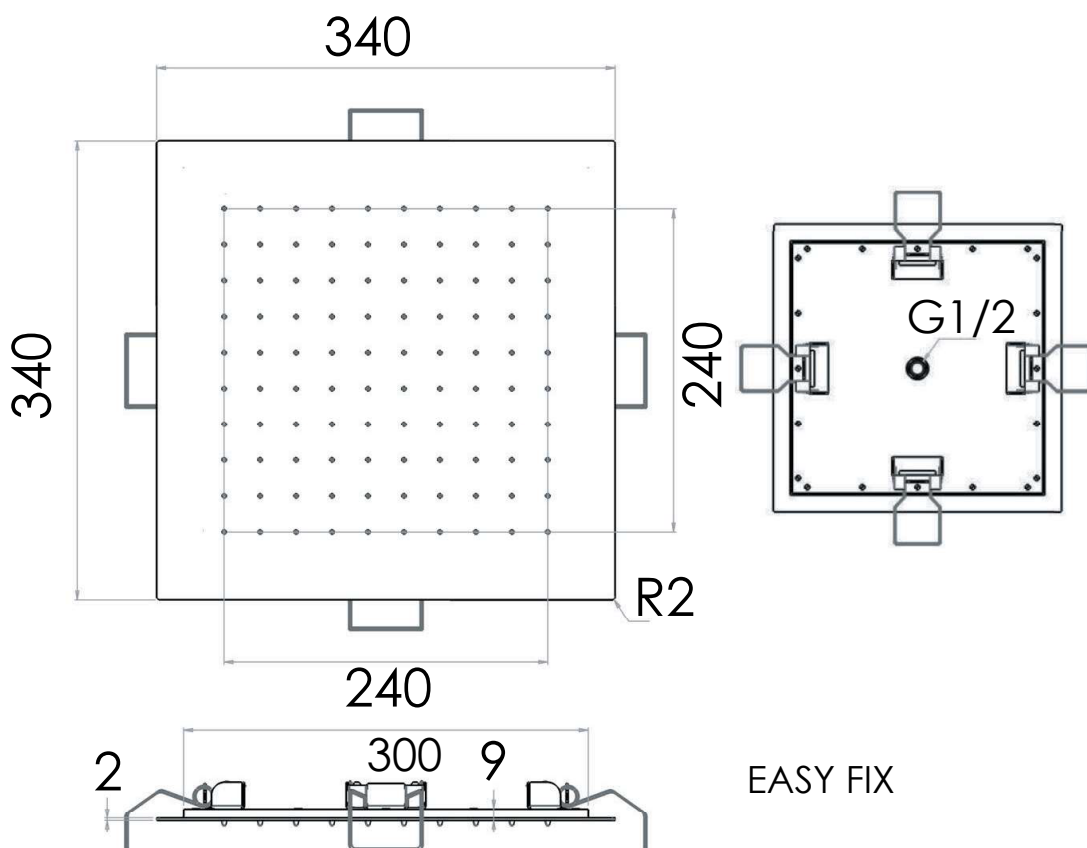

REMER

SCHEDA TECNICA

TECHNICAL FEATURES

RUBINETTERIE

ART. COD.

357EFS34

MATERIALI / MATERIALS

ACCIAIO INOX LUCIDATO A SPECCHIO / MIRROR POLISHED STAINLESS STEEL