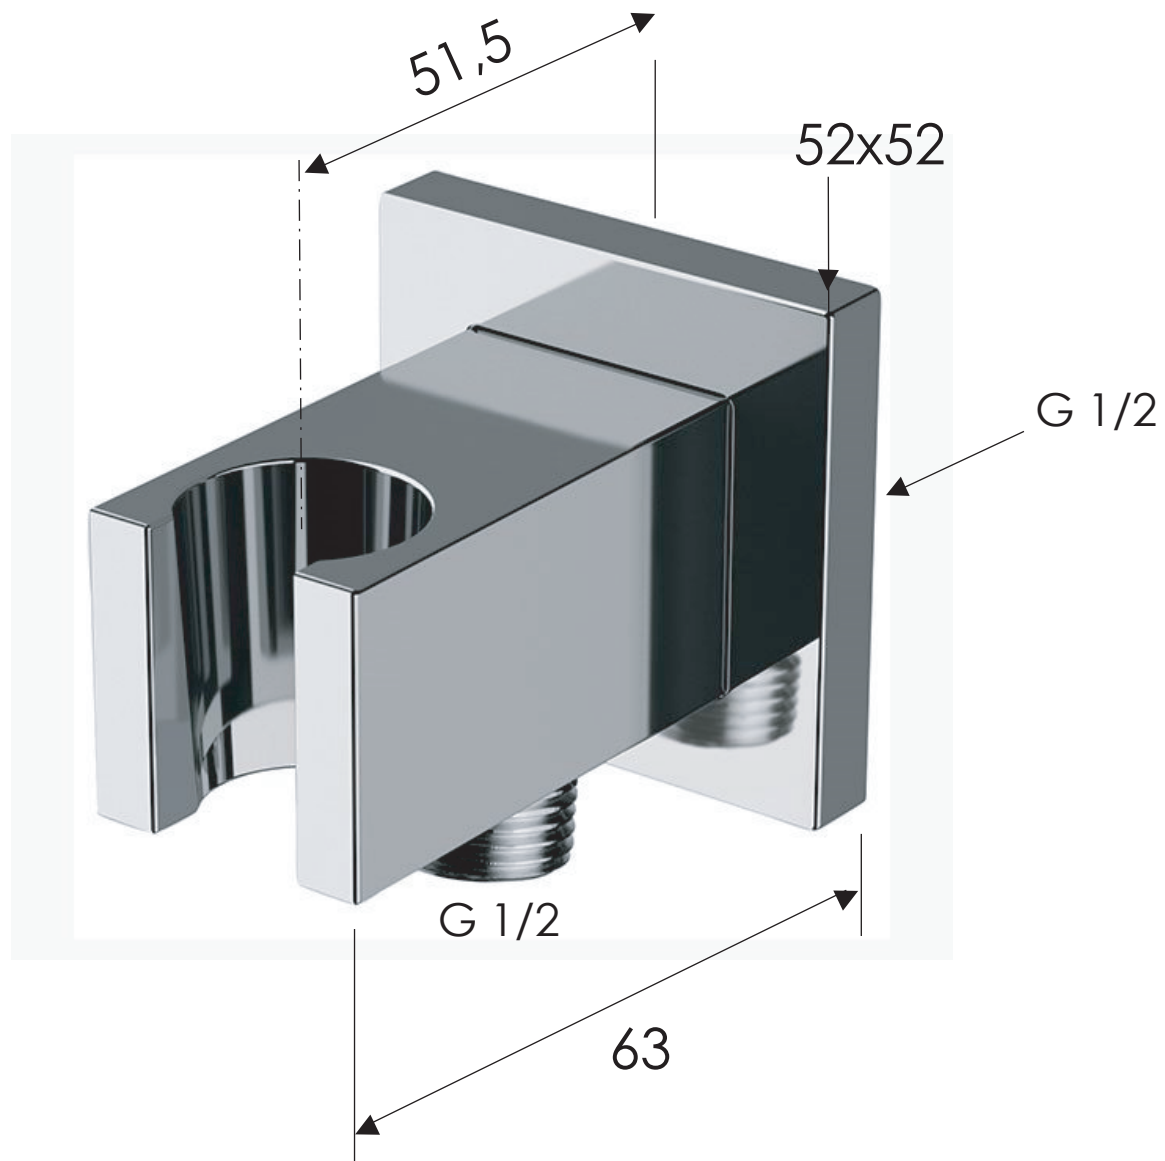

REMER

RUBINETTERIE

SCHEDA TECNICA

TECHNICAL FEATURES

ART. COD.

337Q

MATERIALI / MATERIALS

OTTONE CROMATO / CHROME PLATED BRASS