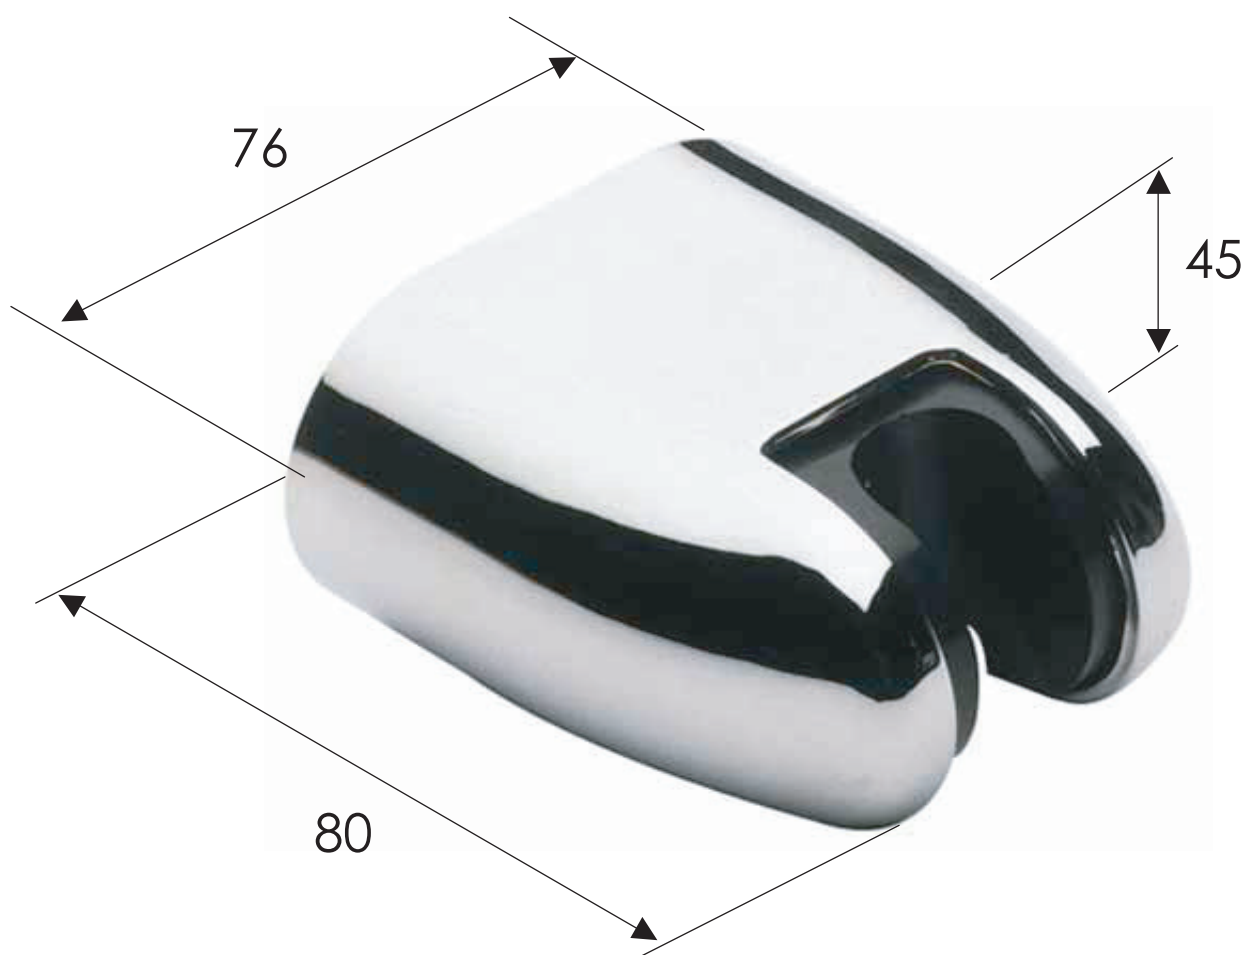

REMER

RUBINETTERIE

SCHEDA TECNICA

TECHNICAL FEATURES

ART. COD.

339

MATERIALI / MATERIALS

ABS CROMATO / CHROME PLATED ABS