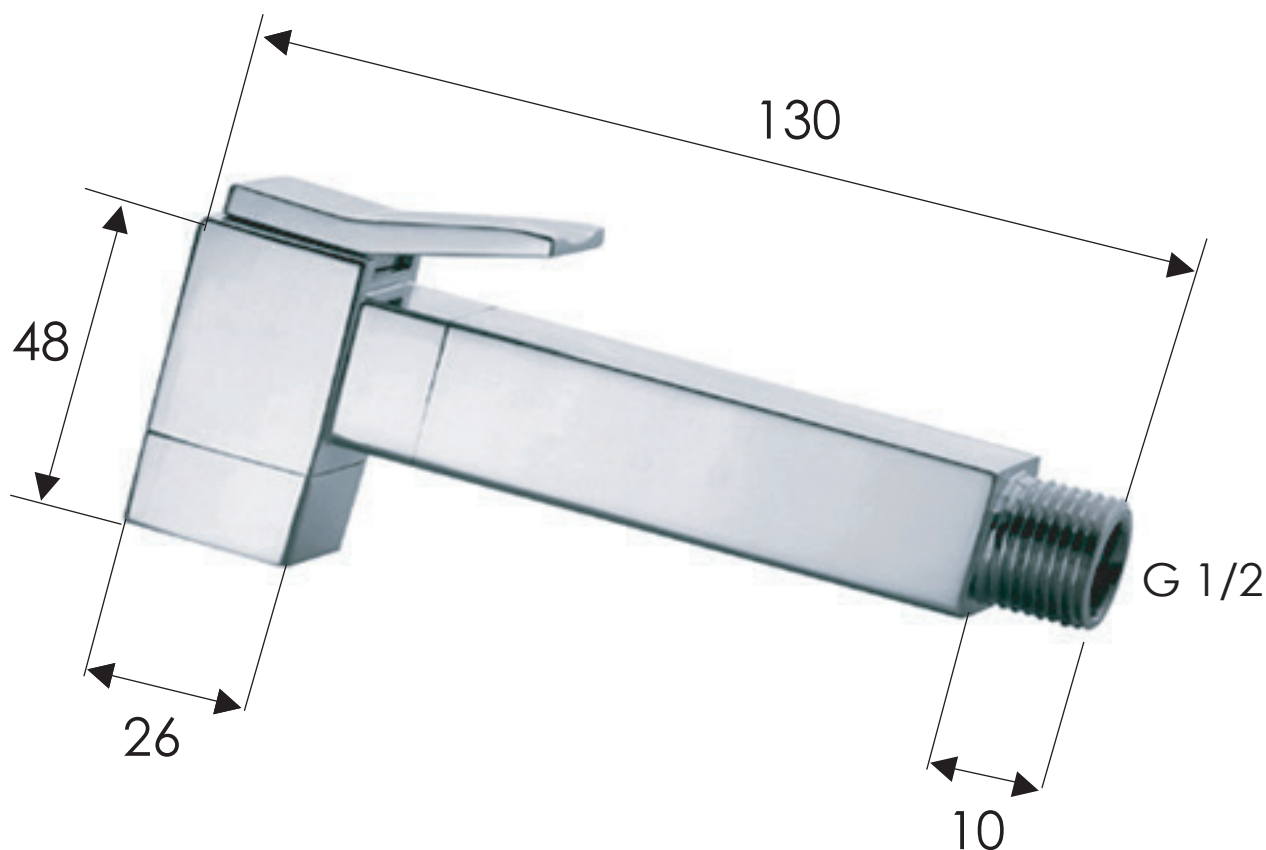

# REMER

RUBINETTERIE

SCHEDA TECNICA

ART. COD.

*TECHNICAL FEATURES*

**3320S**

## MATERIALI / MATERIALS

OTTONE CROMATO / CHROME PLATED BRASS  
CuZn37Pb2Ni1AlFe CB753S UNI EN 12420 2000