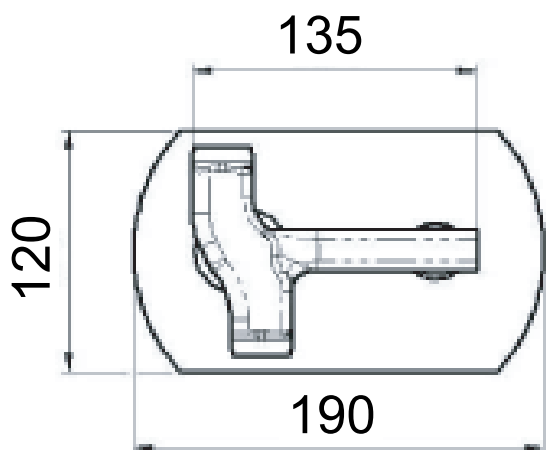

ART. COD.

I 60

120 cm

G1/2 ACQUA FREDDA
G1/2 COLD WATER

G1/2 ACQUA CALDA
G1/2 HOT WATER

MATERIALI / MATERIALS

OTTONE CROMATO / CHROME PLATED BRASS

CROMATURA / CHROME PLATING