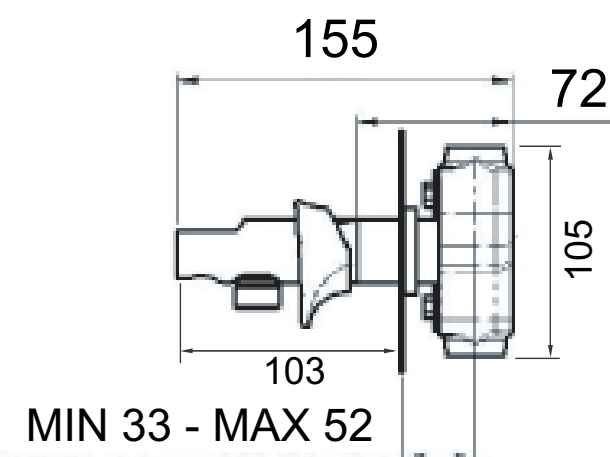

ART. COD.

I 60

120 cm

G1/2 ACQUA FREDDA
G1/2 COLD WATER

G1/2 ACQUA CALDA
G1/2 HOT WATER

MATERIALI / MATERIALS

OTTONE CROMATO / CHROME PLATED BRASS

CROMATURA / CHROME PLATING