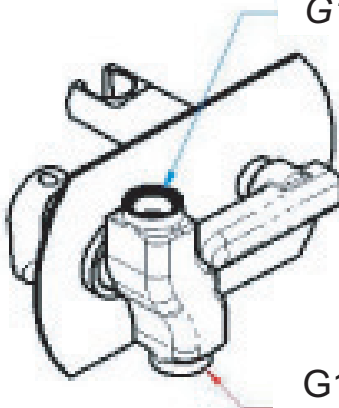

ART. COD.

I 60

120 cm

G1/2 ACQUA FREDDA
G1/2 COLD WATER

G1/2 ACQUA CALDA
G1/2 HOT WATER

MATERIALI / MATERIALS

OTTONE CROMATO / CHROME PLATED BRASS

CROMATURA / CHROME PLATING