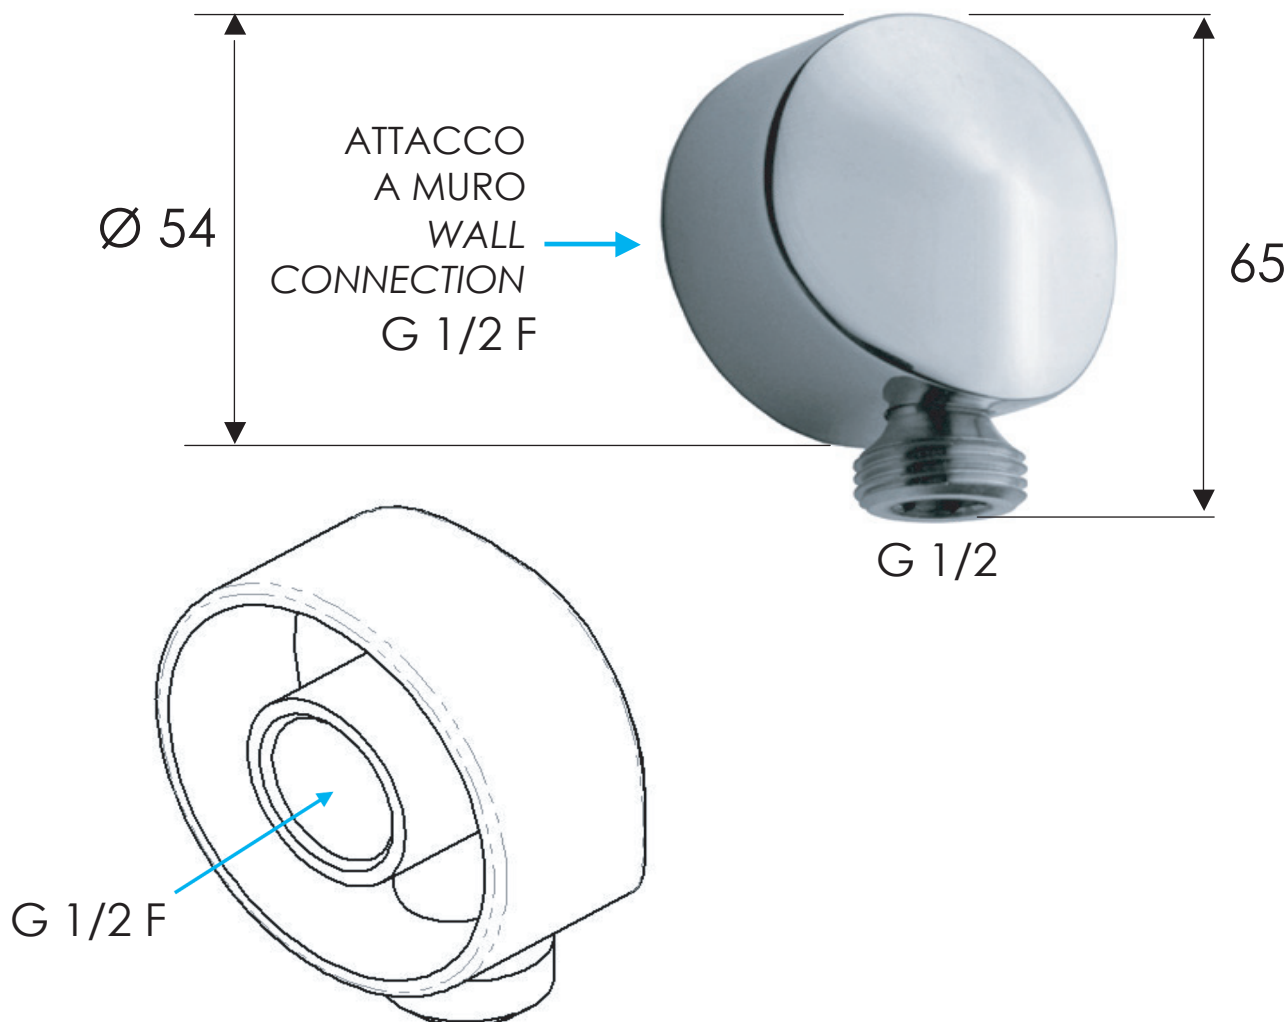

REMER

RUBINETTERIE

SCHEDA TECNICA

TECHNICAL FEATURES

ART. COD.

309L

MATERIALI / MATERIALS

OTTONE CROMATO / CHROME PLATED BRASS