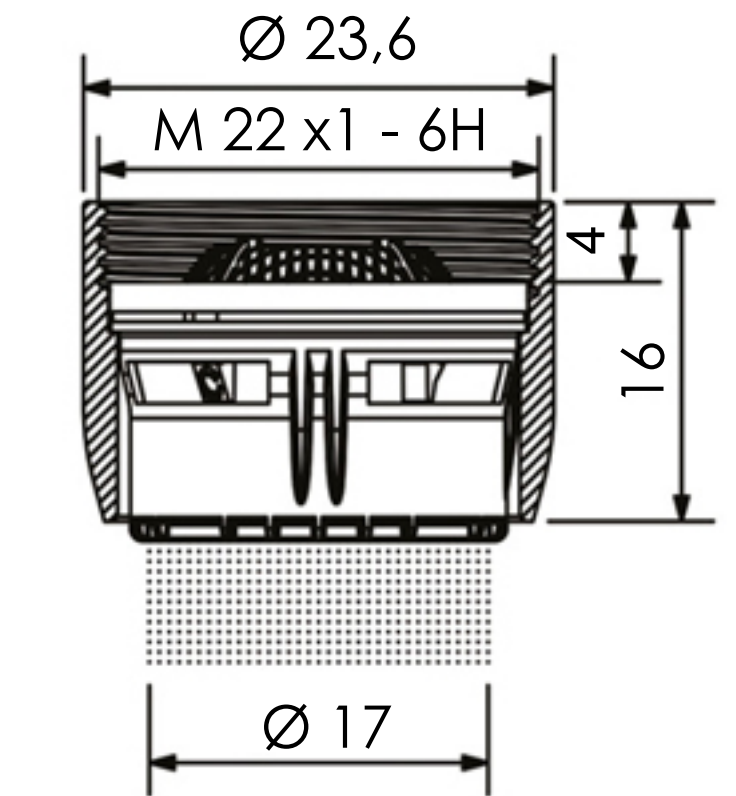

REMER

RUBINETTERIE

SCHEDA TECNICA

TECHNICAL FEATURES

ART. COD.

81A

MATERIALI / MATERIALS

OTTONE CROMATO / CHROME PLATED BRASS