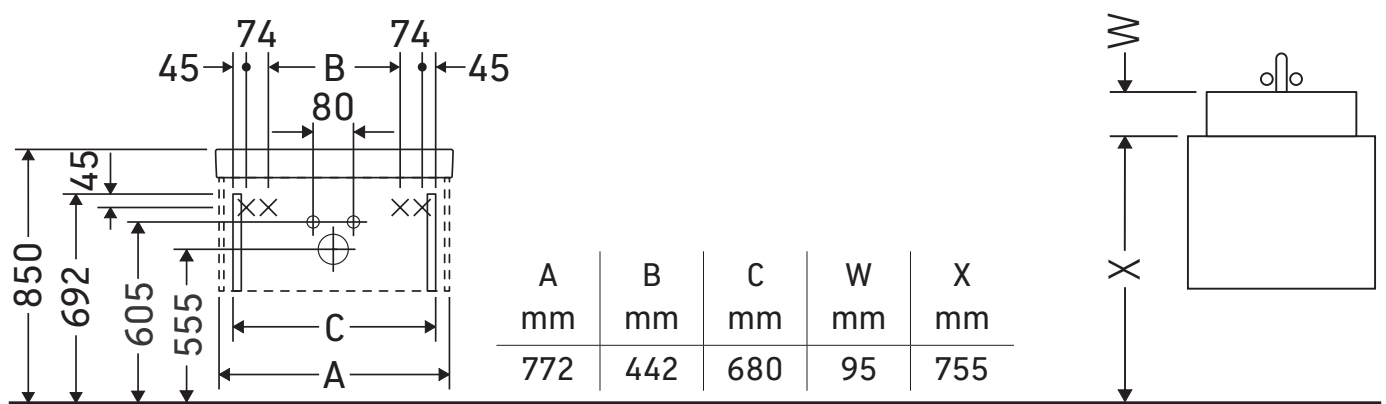

Happy D.2

H2 6365

Mounting instructions

Happy D.2 # 231880

It cannot be connected directly to the wall and furniture.

Instructions for use

The bathroom furniture range complies with the standards and guidelines applicable at the time of delivery and is designed for use in bathrooms. Direct contact with water should be avoided, for example, when showering.