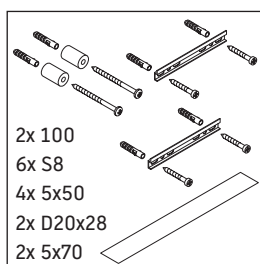

Happy D.2

H2 6365

Mounting instructions

Happy D.2 # 231880

It cannot be connected directly to the wall and furniture.

Instructions for use

The bathroom furniture range complies with the standards and guidelines applicable at the time of delivery and is designed for use in bathrooms. Direct contact with water should be avoided, for example, when showering.