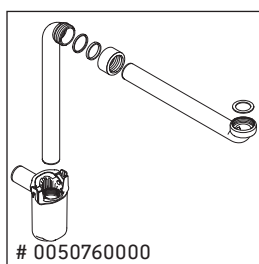

Happy D.2

H2 6365

Mounting instructions

Happy D.2 # 231880

It cannot be connected directly to the wall and furniture.

Instructions for use

The bathroom furniture range complies with the standards and guidelines applicable at the time of delivery and is designed for use in bathrooms. Direct contact with water should be avoided, for example, when showering.