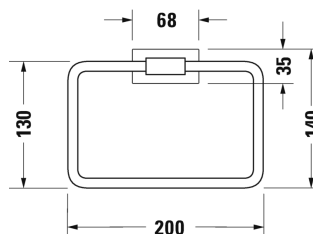

Карее Кольцо для полотенца # 0099611000

| < 200 мм > |

Кольцо для полотенца	Размеры	Вес	Номер заказа
хром , 140 мм			
Цвета			
10 Хром			
Вариант			
	200 x 60 мм	0,700 кг	0099611000

All drawings contain the necessary measurements which are subject to standard tolerances. They are stated in mm and are non-binding. Exact measurements, in particular for customised installation scenarios, can only be taken from the finished ceramic piece.