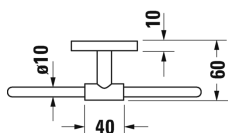

Карее Кольцо для полотенца # 0099611000

| < 200 мм > |

Кольцо для полотенца	Размеры	Вес	Номер заказа
хром , 140 мм			
Цвета			
10 Хром			
Вариант			
	200 x 60 мм	0,700 кг	0099611000

All drawings contain the necessary measurements which are subject to standard tolerances. They are stated in mm and are non-binding. Exact measurements, in particular for customised installation scenarios, can only be taken from the finished ceramic piece.