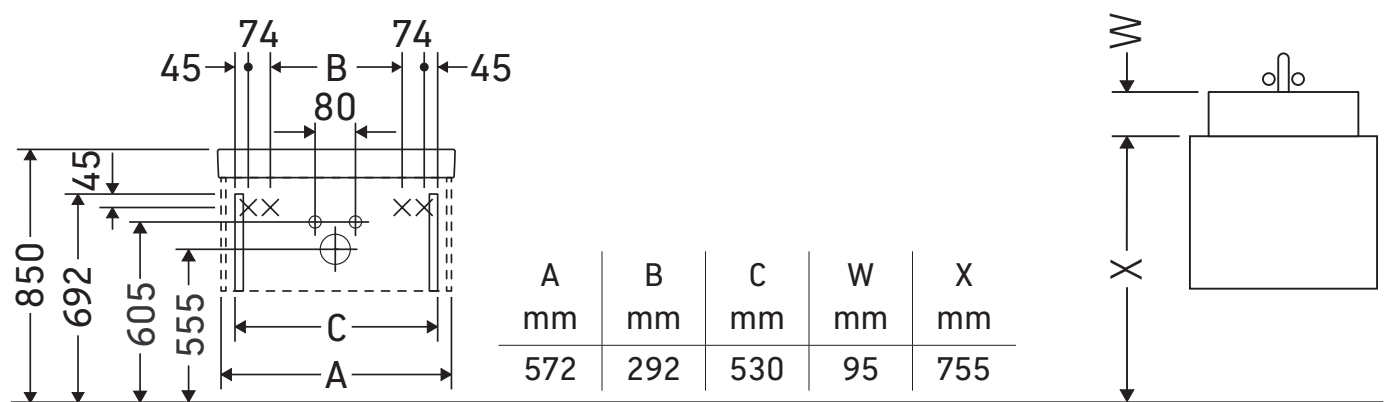

Happy D.2

H2 6363

Mounting instructions

Happy D.2 # 231860

It cannot be connected directly to the wall and furniture.

Instructions for use

The bathroom furniture range complies with the standards and guidelines applicable at the time of delivery and is designed for use in bathrooms. Direct contact with water should be avoided, for example, when showering.