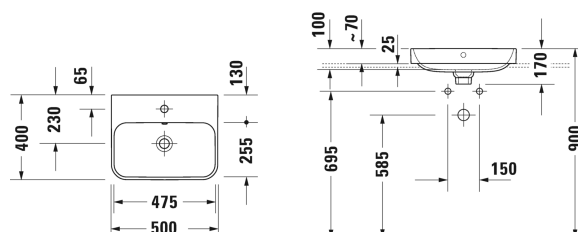

Happy D.2 Plus Раковина # 236050..00 / 236050..60

| < 500 мм > |

Раковина	Размеры	Вес	Номер заказа
шлифованный вариант, с переливом, с плоскостью под смеситель, задняя стенка неглазурованная, включая крепление, Нажимной выпуск с керамическим покрытием включен, 500 мм			
Цвета			
00 Белый Alpin 13 Anthracite Matt 61 White/Anthracite Matt			
Вариант			
● цвет внутри - белый, снаружи - белый	500 x 400 мм		236050..00
☒ цвет внутри - белый, снаружи - белый	500 x 400 мм		236050..60
Sanitary ceramics with the special WonderGliss surface finish will remain clean and attractive-looking for a long time to come. When ordering WonderGliss please add a "1" as eleventh digit to the model number.			
Принадлежности			
Сифон		1,500 кг	005036
Соответствующая продукция			
Тумбочка подвесная 1 выдвижное отделение, консольная столешница с одним вырезом, для 1 накладной раковины посередине, 800 x 550 мм	800 x 550 мм		KT6694
Тумбочка подвесная 1 выдвижное отделение, консольная столешница с одним вырезом, для 1 накладной раковины посередине, 1000 x 550 мм	1000 x 550 мм		KT6695
Тумбочка подвесная 1 выдвижное отделение, консольная столешница с одним вырезом, для 1 накладной раковины посередине, 1200 x 550 мм	1200 x 550 мм		KT6696
Тумбочка подвесная 2 выдвижных отделения, 1 консольная столешница по выбору с одним или двумя вырезами, для 1 или 2 накладных раковин, 1400 x 550 мм	1400 x 550 мм		KT6697 B/L/R
Тумбочка подвесная 2 выдвижных ящика, верхний ящик, вкл. вырез и крышку для сифона, консольная столешница с одним вырезом, для 1 накладной раковины посередине, 800 x 550 мм	800 x 550 мм		KT6654