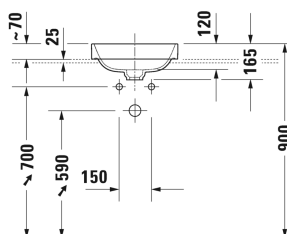

Happy D.2 Plus Раковина # 235940..00

| < 400 мм > |

Раковина	Размеры	Вес	Номер заказа
шлифованный вариант, без перелива, без площадки под смеситель, включая крепление, включая выпуск с керамической крышкой, 400 мм			
Цвета			
00 Белый Alpin 13 Anthracite Matt 61 White/Anthracite Matt			
Вариант			
☒ цвет внутри - белый, снаружи - белый	400 x 400 мм		235940..00
Sanitary ceramics with the special WonderGliss surface finish will remain clean and attractive-looking for a long time to come. When ordering WonderGliss please add a "1" as eleventh digit to the model number.			
Принадлежности			
Сифон		1,500 кг	005036
Соответствующая продукция			
Тумбочка подвесная 1 выдвижное отделение, консольная столешница с одним вырезом, для 1 накладной раковины посередине, 800 x 550 мм	800 x 550 мм		KT6694
Тумбочка подвесная 1 выдвижное отделение, консольная столешница с одним вырезом, для 1 накладной раковины посередине, 1000 x 550 мм	1000 x 550 мм		KT6695
Тумбочка подвесная 1 выдвижное отделение, консольная столешница с одним вырезом, для 1 накладной раковины посередине, 1200 x 550 мм	1200 x 550 мм		KT6696
Тумбочка подвесная 2 выдвижных ящика, верхний ящик, вкл. вырез и крышку для сифона, консольная столешница с одним вырезом, для 1 накладной раковины посередине, 800 x 550 мм	800 x 550 мм		KT6654
Тумбочка подвесная 2 выдвижных ящика, верхний ящик, вкл. вырез и крышку для сифона, консольная столешница с одним вырезом, для 1 накладной раковины посередине, 1000 x 550 мм	1000 x 550 мм		KT6655