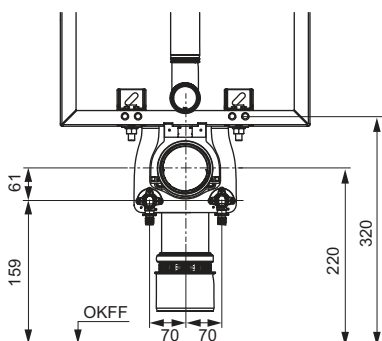

TECE data sheet

Status as of 18.06.2019

TECEone upgrade set for brick-wall, for cisterns with inst. depth 13 cm

Article number: 9880047

DU 1: 1 pc.

Description:

Sound-insulated shell set for pre-installation of dry-wall modules with installation depth 13 cm for the TECEone.

Shell set consisting of:

- Holding plate for hot and cold water connections
- Sound-proofing elements for wall disks
- Attachment screws for wall disks
- Mounting materials

Sales data:

Commodity group: 903
Product group: 2009030060

TECEone upgrade set for brick-wall, for cisterns with inst. depth 13 cm

Dimensional drawings:

TECE data sheet

Status as of 18.06.2019

TECEone upgrade set for brick-wall, for cisterns with inst. depth 13 cm

Article number: 9880047

DU 1: 1 pc.

Description:

Sound-insulated shell set for pre-installation of dry-wall modules with installation depth 13 cm for the TECEone.

Shell set consisting of:

- Holding plate for hot and cold water connections
- Sound-proofing elements for wall disks
- Attachment screws for wall disks
- Mounting materials