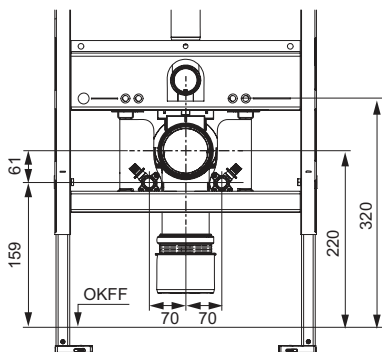

TECE data sheet

Status as of 18.06.2019

TECEone upgrade set for dry-wall

Article number: 9880046

DU 1: 1 pc.

Description:

Sound-insulated shell set for pre-installation of dry-wall modules (installation depth minimum 15 cm) for the TECEone.

Shell set consisting of:

- Holding plates for hot and cold water connections
- Sound-proofing elements for wall disks
- Attachment screws for wall disks
- Safety pins for holding plates

Sales data:

	TECEone upgrade set for dry-wall
Commodity group:	905
Product group:	2009050060

Dimensional drawings:

TECE data sheet

Status as of 18.06.2019

TECEone upgrade set for dry-wall

Article number: 9880046

DU 1: 1 pc.

Description:

Sound-insulated shell set for pre-installation of dry-wall modules (installation depth minimum 15 cm) for the TECEone.

Dimensional drawings: